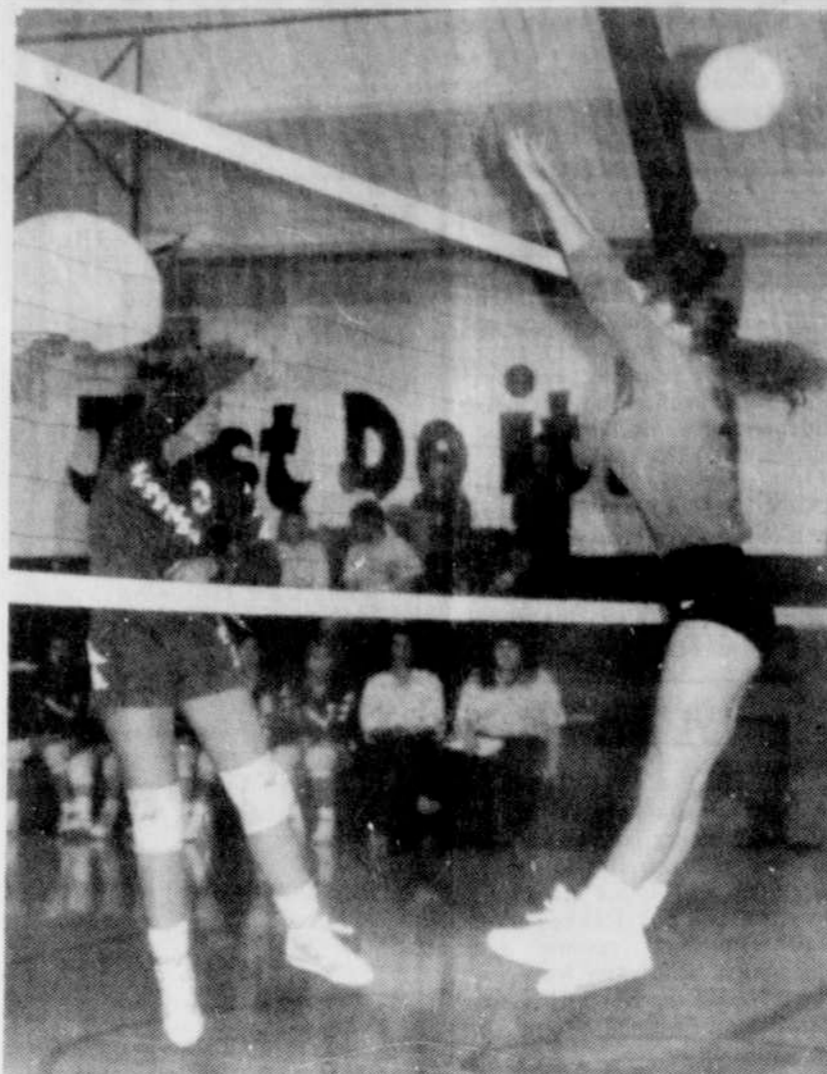

Ione varsity beats Echo, Heppner; loses to Condon

Photo by Judy Barber

Heppner's Nikki Brisbois (3) goes up against an lone player

By Anne Morter

The Ione Varsity volleyball team finished a hectic week of games with mixed results. On Tuesday, they rolled past Echo in two games and on Thursday, they won a hard fought battle against Heppner in three games. Both matches were played in Ione. Finally on Friday, they lost to a revamped Condon squad in two games on the Condon home court. The JV team defeated Echo but lost to Heppner and Condon.

Echo was an easy 15-1, 15-4 win for the Lady Cards. According to coach Jocelyn Jones, her team played smoothly while Echo had trouble. She said that she was able to substitute quite liberally and spread around the playing time. She commented that the team had outstanding serving and passing during the game.

The JV team came from behind to down the Cougars, 15-13.

The Heppner match was a close one. In the first game, Ione scrambled back from a 13-3 deficit to win 15-13. The Fillies took the second game 15-11 and Ione came on strong in the third game to win, 15-5, and sew up the match.

Coach Jones said the Lady Cards looked "awful" at first. "It was the worst we have played but we progressively got our act together," she commented. Jones added that senior Wendy Anderson and sophomore Danielle Stefani had good performances. Anderson had the top passing percentage as well as a couple of stuff-blocks. Stefani came through with good passing and vastly improved hitting. She said that the Cards' overall serving was "not outstanding" but that Nancy Morter and Brandi Ball had good serving statistics.

The JV team struggled, losing in two games, 15-3, 15-0.

The Cardinals finished the week losing to Condon in two games, 12-15, 11-15. They found the Condon team much improved since their last meeting just a week before at the Wahtonka Tournament. Ione defeated the Blue Devils there.

The Lady Cards played "flat" in the words of their coach and Condon was very ready for them. "We didn't play especially poor but we

didn't play especially good either," said coach Jones.

Highlights for the Lady Cardinals were 100 percent serving by Nancy Morter and Amy Pointer and good passing by Danielle Stefani.

The JV team lost 5-15, 4-15.

The Cardinals play at home on Friday night against Cascade Locks. Jones expects them to be a tough team and give her squad a good match. Game time is 5 p.m.

Margo Sherer receives Marylhurst certificate

A certificate from Marylhurst College, which recognizes the professional qualifications of county treasurers and county finance officers, was presented to Morrow County Treasurer Margo Sherer by state Treasurer Tony Meeker, Sept. 18 in Newport.

The special certificate was presented to Sherer and seven others as part of the annual convention of the Oregon Association of County Treasurers and Finance Officers (OACTFO), held in Newport. Mike Burton, assistant to the president at Marylhurst College, was also on hand for the presentation.