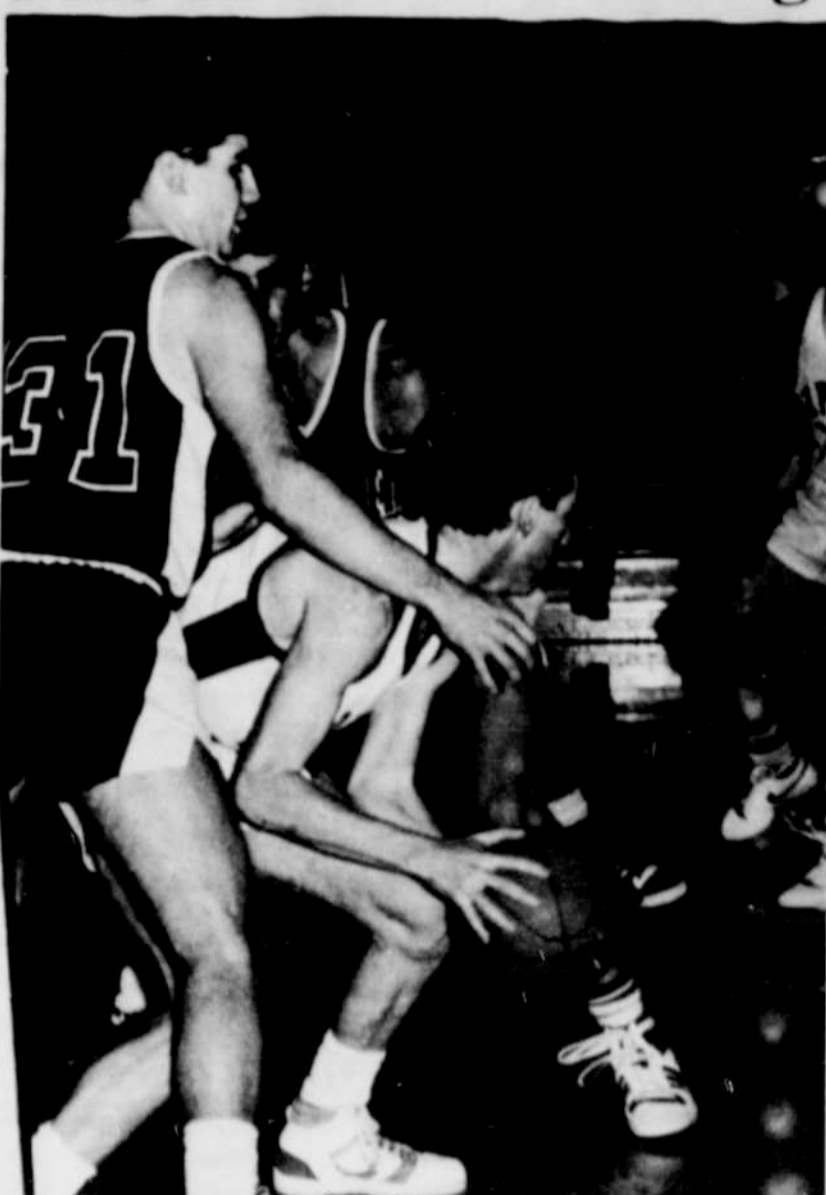

This gave the Mustangs the second place trophy for the tournament.

Fillies lose to Mac-Hi

By Jason Dougherty

The Heppner Fillies came up a basket short to be defeated by Mac-Hi last Tuesday, December 15.

The Fillies began the game with a great first quarter, dominating both scoring and rebounding, ending it with a score of 20-6, but by the end of the half the Fillies scoring slipped a little and the half-time score was 29-20 Heppner.

The Fillies went into the third quarter trying to pick up their shooting percentage, but only enough to hold off the Pioneers by 5 points, to end the third quarter at 36-31.

In the final quarter the Fillies missed a few key shots, letting the Pioneers bring the score to a balance. Two of the Pioneer girls sank two out-side shots and a free-throw to bring the score to 44-41. In the last seconds Nance Wright was fouled and put on the line for two free throws, she made her first one but missed her second attempt when Sandi Turner was fouled on the rebound.

Turner went to the line with one second left, but failed to make either of the buckets and with the short time remaining nothing could be done for the Fillies to tie it up, leaving the game at 44-42, Mac-Hi.

Sandi Turner led the Fillies with 12 points and 11 rebounds.

Mac-Hi downs Mustangs

Bryan Padberg goes in for a shot

Photo by Joyce Hughes

By Jason Dougherty

The Mustangs were defeated by the Mac-Hi Pioneers last Friday night December 18.

The Mustangs came out trying to stop the Pioneer inside game, but in doing this only left Mac-Hi's hot outside shooter Rob Albee open. Albee had 21 points for the game. The first quarter ended 25-19 with Mac-Hi leading.

The Mustangs went through the second quarter unable to break a lead as they ended with the half 43-31 in

favor of Mac-Hi.

The second half still went Mac-Hi's way. Everything seemed to fall in place for the Pioneers, especially their shots as they went on to defeat the Mustangs 83-69, despite the last 3-point shots made by Heppner's Padberg and Britt to bring the Mustangs within 6 points with two minutes left but the Pioneers still pulled away at the end.

Bryan Padberg had an outstanding game as he led the Mustangs with 32 points, 11 rebounds, 7 assists and 4 steals. Dick Devin added 20 points and Russell Britt chipped in 4.