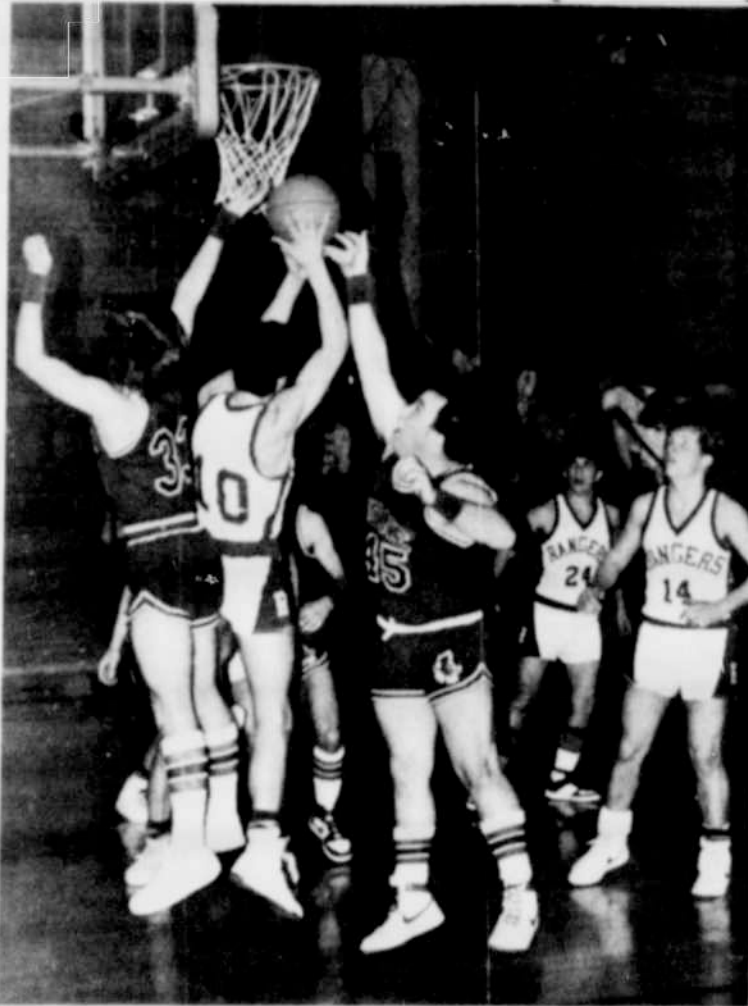

Cards humbled by Ranger shooting

Rod Taylor(45) and Eric Pointer try for block against Dufur.