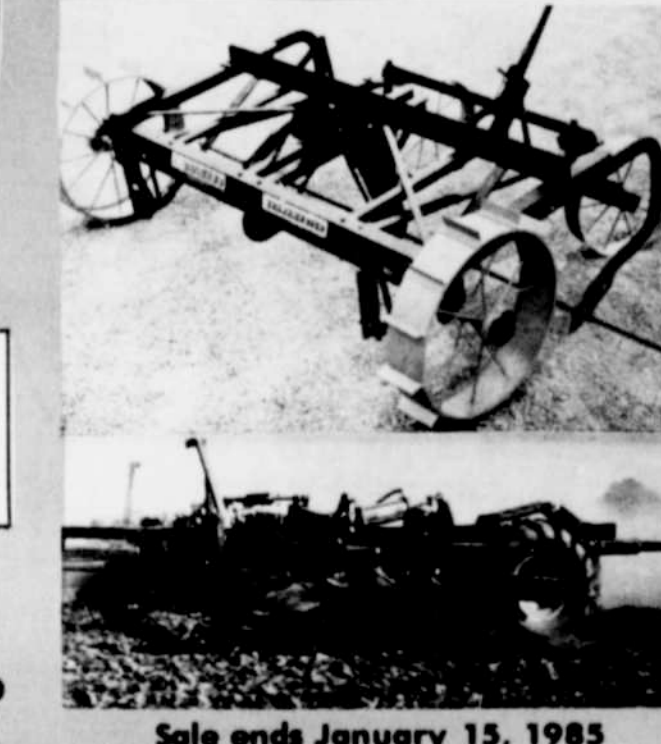

Sale 139.95

AC-DC Welder
230/140 Amp
Reg. 369.00

Sale 332.55

Complete with leads, helmet & instructions

10% OFF SALE
On Calkins Parts Orders
Over \$250.00

14" Tool Box
Reg. 16.00

Sale 13.00

Our Big Holiday Circular Sale Continues Thru Dec. 24

SOLD OUT 18" Tool Box
Reg. 11.00

Sale 9.75

Sale ends January 15, 1985

24" Tool Box
Reg. 49.00

Sale 35.00

25" Tool Box
2 drawer
Reg. 105.00

Sale 85.00

- Hank
- Pete
- Lewis
- Jack
- SHOP
- Don
- Al
- Hal
- Wayne
- Jiggs
- Mark
- TIRES
- John
- PETRO
- Ed