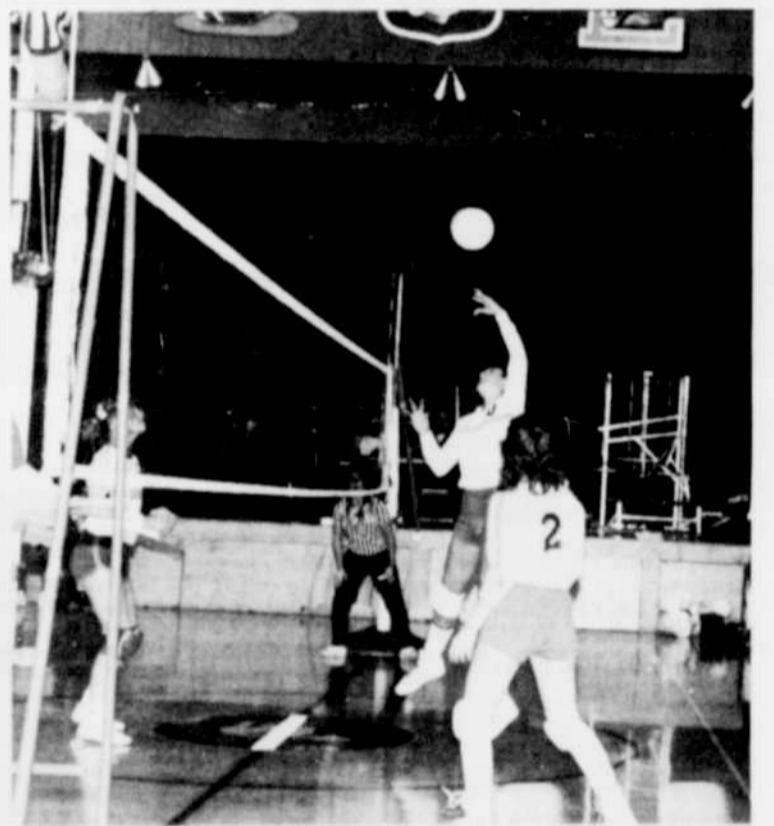

Cardinal returns volley against Dufur

photo by Wayne Harn

Mustangs bow to Huskies in 2nd quarter game

By ASHLEY CONKLIN

With a poor first half, the Heppner football team dropped to 1-3 on Friday Sept. 27, following a 14-0 loss to the Sherman County Huskies.

Neither team scored in the first quarter. Early in the second frame, the Huskies went 76 yards on only two plays to go ahead 7-0. John Irzyk ran from the Mustangs 10-yard line to the five, fumbled and the Huskies' Chris Huffman recovered the fumble in the end zone for a touchdown. Marshall Pattee added the extra point kick. The score was set up when Keith Blaylock broke loose for a 66 yard run.

On their next possession, Sherman County capped a 71 yard, seven play drive when Steve Schilling rambled 19 yards on a reverse. Again, Pattee added the extra point, putting Sherman County up 14-0 at Intermission.

Neither team could manage to score in the final half. Twice, Heppner drove inside the Huskies 30 yard line. In the third period, Heppner's Ryan Duncan was intercepted on the Huskies 26-yard line. The second time, time ran out on Heppner.

The Mustangs had season highs in both rushing and total yards. The Mustangs ground out 152 yards rushing and 193 yards of total offense.

Heppner hosts Umatilla on Friday, October 4 at 7:30 p.m. This contest will be Heppner's Homecoming game.

STATISTICS

	1	2	3	4	F
Heppner	0	0	0	0	0
Sherman Co.	0	14	0	10	14

Sherman County-Huffman recovered fumble in the end zone (Pattee kick).

Sherman County-S. Schilling 19 run (Pattee kick).

	Heppner	Sherman Co
1st Downs	10	11
Rushes-yds	42-152	41-222
Passing	5-9-41-2	1-3-11-1
T.Yards	193	233
Ret. Yards	46	40
Fumb-Lst	2-2	1-0
Penalty-yds	3-40	4-30
punts-Ave	3-24	2-29.5

Rushing: Heppner-Pedro 11-80, Jones 14-40, Duncan 10-25, A. Lindsay 6-5, Taylor 1-2; Sherman County-Blaylock 9-113, S. Schilling 11-46, Irzyk 12-41, Siddall 7-30, Wanous 2-(18).

Passing: Heppner-Duncan 5-9-41-2; Sherman County-Eaton 1-2-11-1, Blaylock 0-1-0-0.

Receiving: Heppner-McLaughlin 2-39, Taylor 1-9, Storm 1-8, A. Lindsay 1-(15); Sherman County S. Schilling 1-11.

Defense: Bob Riehl, Jason Palmer 21 points, Pedro 19, Todd Lindsay 16, Scott Buschke 14, Troy Hyatt 13, and McLaughlin 11. Pedro had 17 tackles, Palmer 14 Lindsay 12, and Buschke, Hyatt, and McLaughlin 11.

CBC Standings

	Win	Loss	Win	Loss
Wahl	4	0	4	0
Sher Co.	3	1	3	1
W. Mc.	3	1	3	1
Uma	2	1	2	1
Rivside	1	2	1	3
Was. Co.	1	2	2	2
Heppner	1	3	1	3
Stan	1	3	1	3
P.R.	0	3	0	4