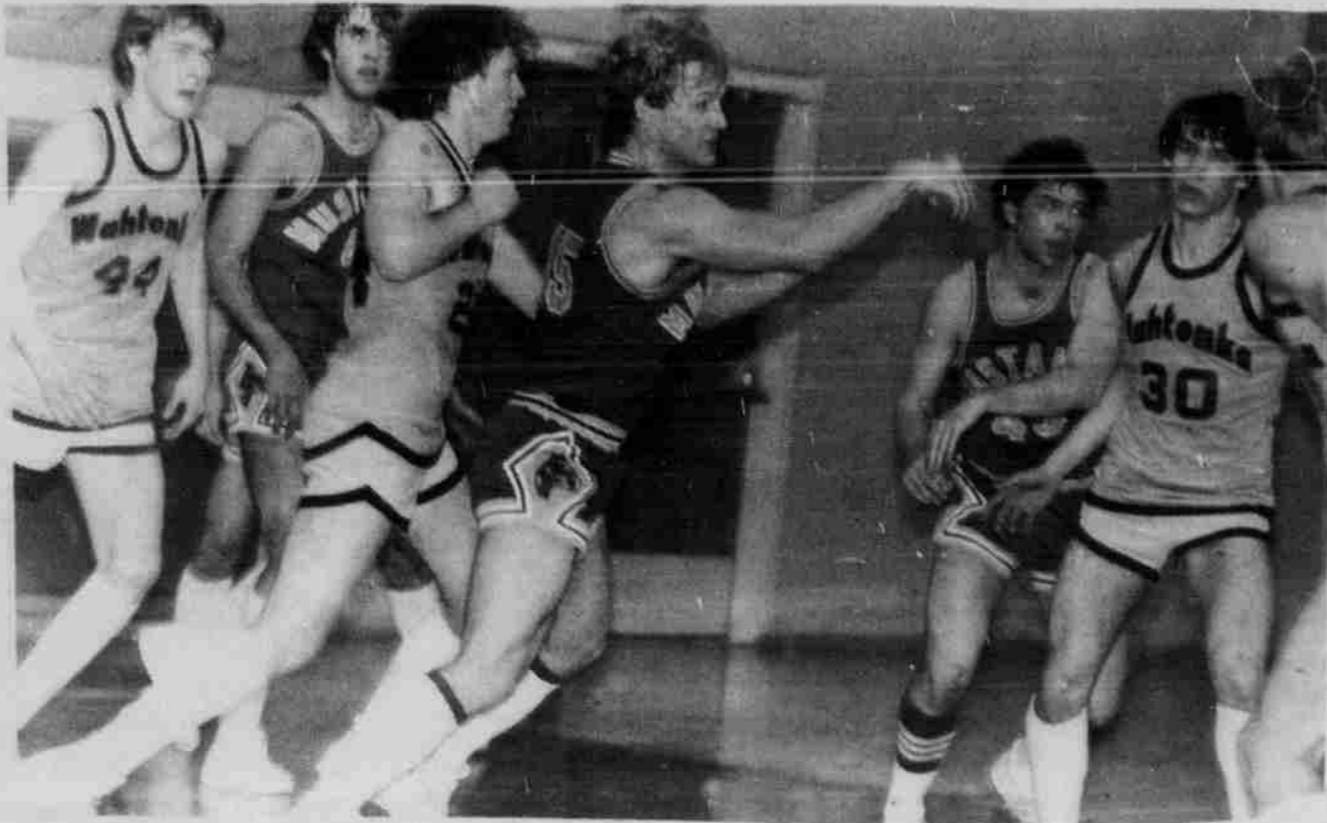

Mustangs dominate Umatilla game, now stand 11-0

The Heppner Mustangs dominated the entire game against Umatilla last Friday night, going on to post an 83-58 victory over the host Vikings.

"We dominated the boards and we ran our fast break. We ran very well," said Heppner Head Coach Dale Holland.

Holland said Heppner players Dorian Farris, Robert Bier and Doug Holland all did a good job in the victory, and that Don Lott did a good job on the boards.

Farris scored 22 points in the contest, and pulled down 10 rebounds. Bier scored 14 and corralled 14 rebounds for his part in the game. Holland scored 13 points and pulled in four rebounds, while Lott came up with 10 boards.

The victory placed the Mustangs record at 11 wins and no losses for the season. They are also undefeated in league play.

John Murray makes pass against Umatilla

photo by Michele Portmann

Hep.	16	18	29	20	83
Uma.	7	11	15	25	58

Fillies win over Umatilla, 36-34

The Heppner Fillies won over Umatilla in a close battle Friday night, 36-34 on Umatilla's home court.

Mary Kincaid was top scorer for the game with 15 points. Anne Murray followed with eight, Pam Orr and Sandra Ward each had two, Sherri McMinn had five and