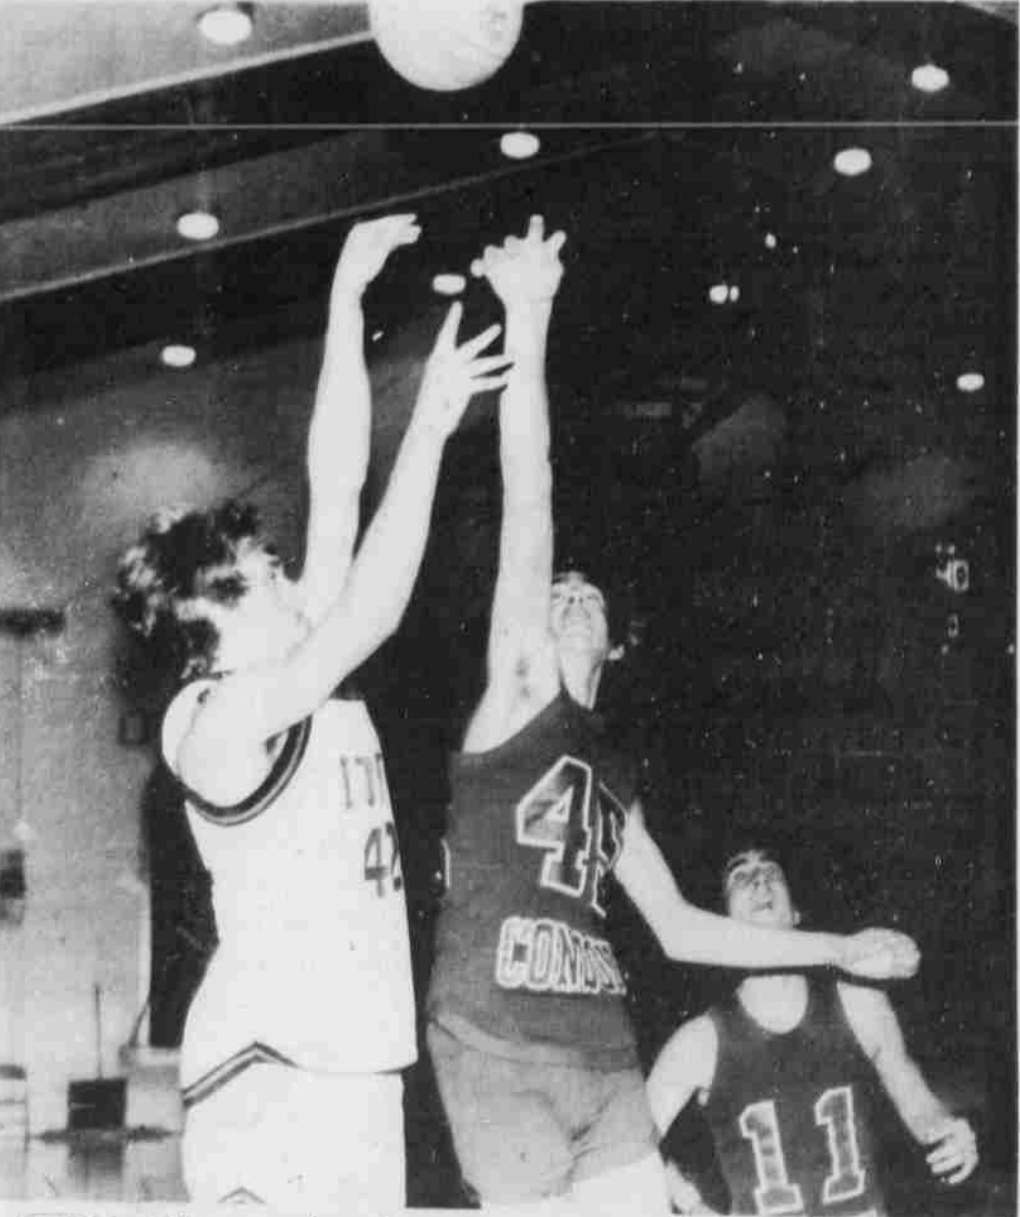

Jim McCabe (42) goes up for a shot against Condon. photo by Wayne Hams

*****
TEEN OF THE WEEK
CINDI BERGSTROM
*****
A junior at Heppner High School, Cindi Bergstrom has been involved in G.A.B., National Honor Society, Outdoor Club and is a member of the Herisch staff and still maintains a 3.83 grade point average.
Cindi is an extremely active member of the Heppner High Student Body. She is currently president of her class and a member of the student council. Cindi is a varsity member of the girls basketball and golf team.
Cindi is the daughter of Donna Bergstrom and Elwayn Bergstrom, Heppner.
This Ad Sponsored By
McDonald's 676-9921
Chevrolet Inc.
*****