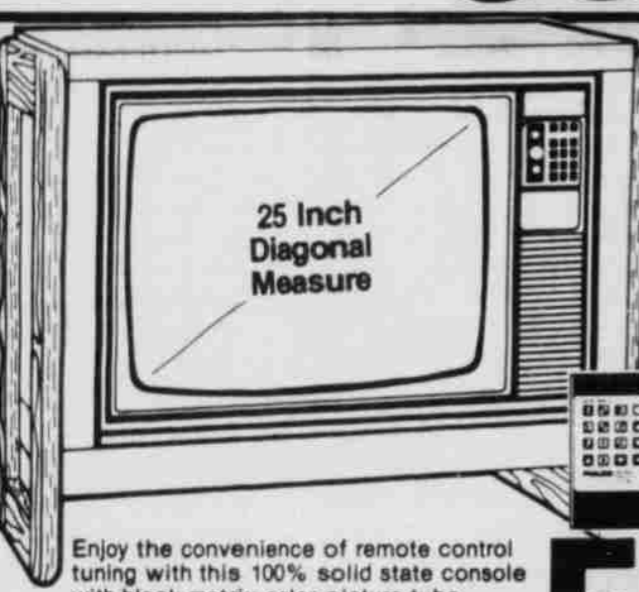

PHILCO REMOTE CONTROL COLOR CONSOLE

Enjoy the convenience of remote control tuning with this 100% solid state console with black matrix color picture tube, Color-Rite Automatic Picture Control System and electronic push-button tuning. Contemporary styling with oak framed side panels. Item #128-512

59900

Portable BLACK & WHITE TELEVISION

Reliability plus a sharp picture with 100% solid state tuners and one-set fine tuning. Item #135-848

14995 STAND INCLUDED!