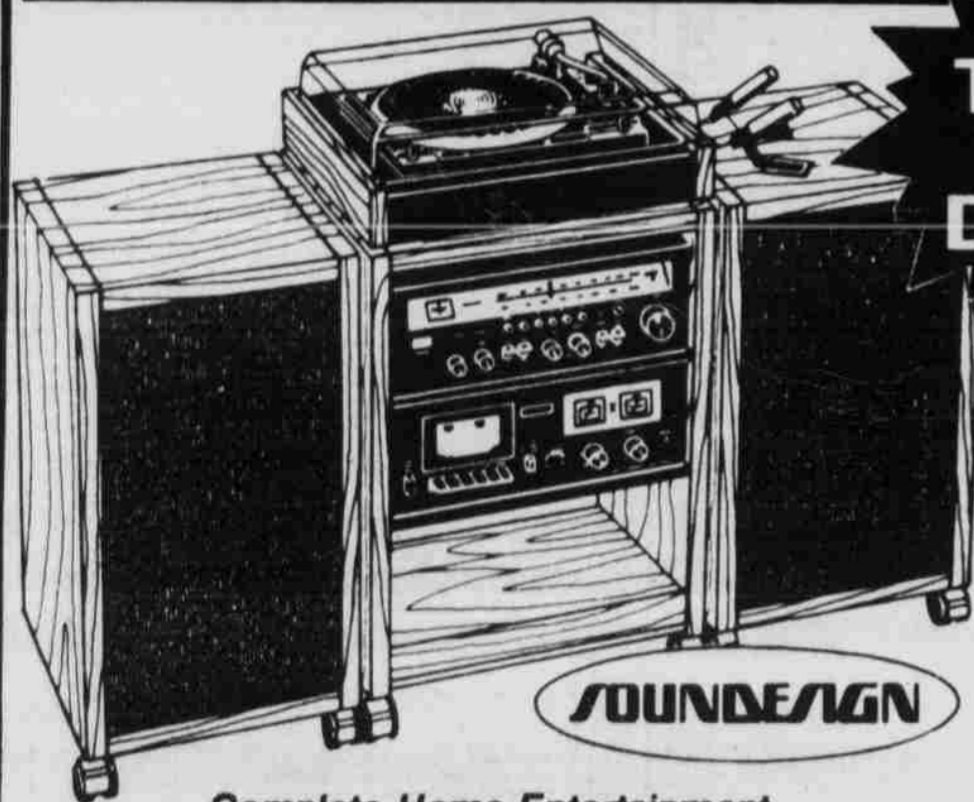

Complete Home Entertainment

COMPONENT SYSTEM

Complete System Only...

$399

Buy Today We Deliver

RCA REMOTE CONTROL COLOR TELEVISION

Features RCA's energy-efficient XtendedLife chassis. Automatic color control and flesh-tone correction. Black matrix picture tube for life-like color picture. Plus earphone for private listening. Item #347-179

$449