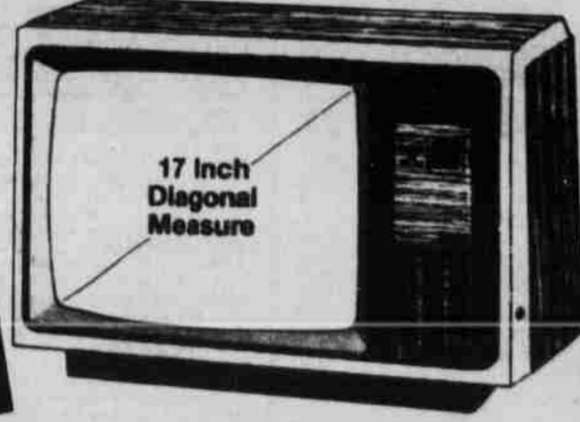

17 inch Diagonal Measure