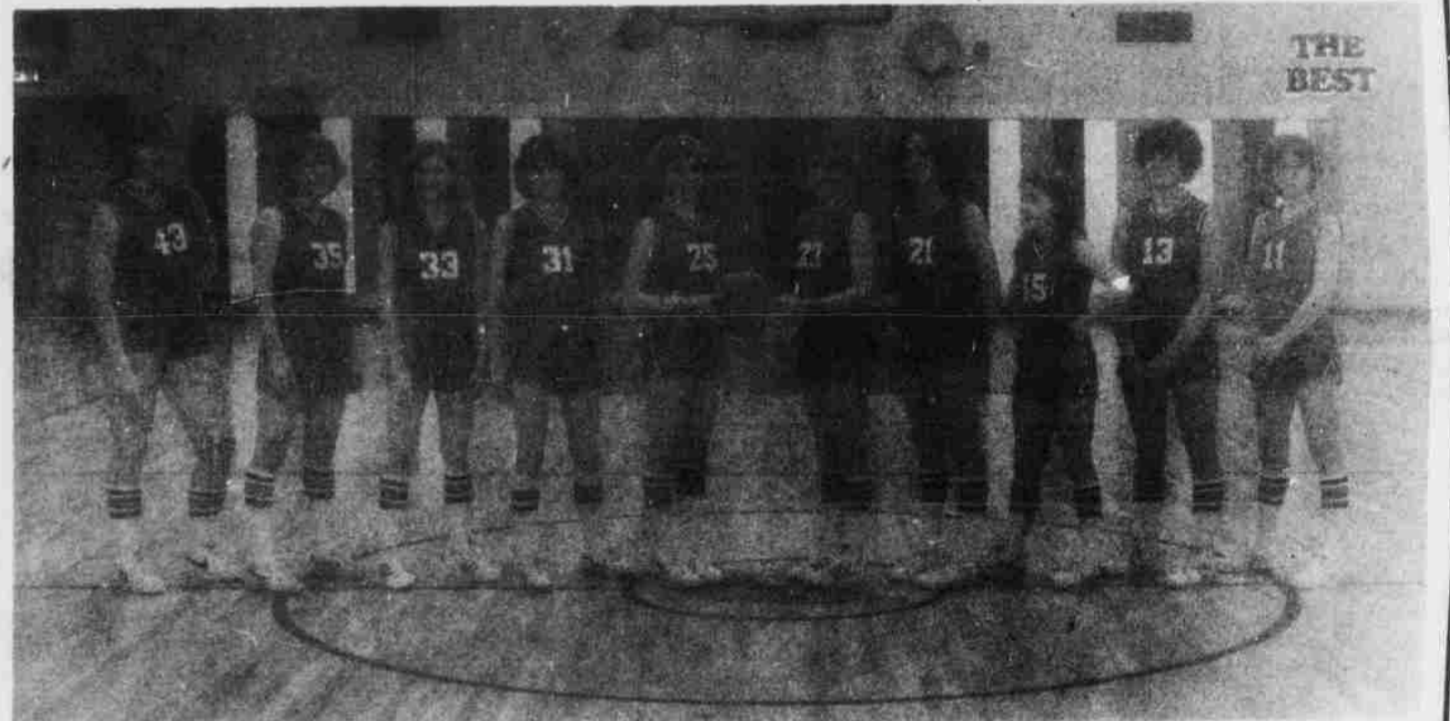

Lexington

- Morrow County Grain Growers
- Del's Market
- Lexington Lumber
- Gar Aviation
- Lexington Chevron

Ione girls team from left to right are: Tammy Holtz, Lori Edwards, Kim Pettyjohn, Liz McElligott, Anita Palmer, Lisa Meyers, Margaret Doherty, Diann Morter, Michelle LaRue and Martha McElligott. Their coach is Martha Doherty.