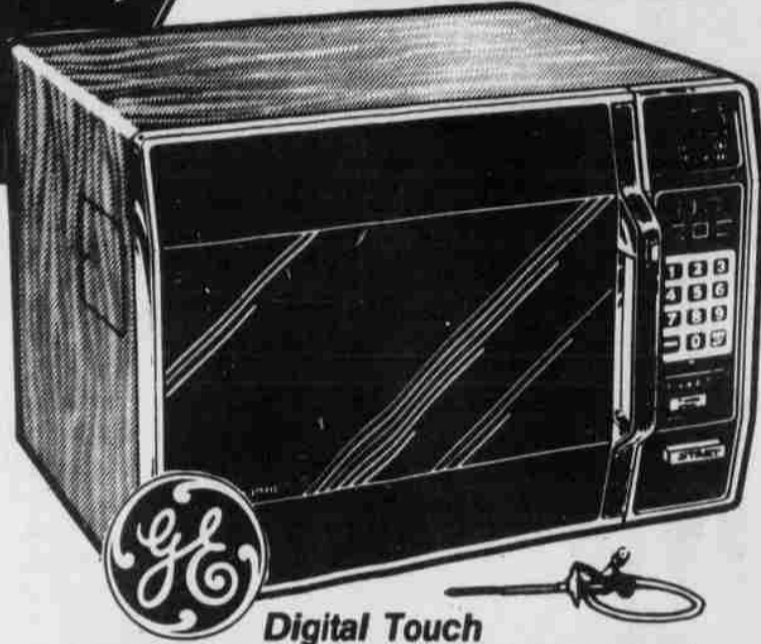

Pay Less

Holiday Preview!

Don't Miss these Outstanding Values on this Pre Season Special...Hurry in for Best Selection

Digital Touch
MICROWAVE OVEN

Automatic Chef cooks by time or temperature. Features insertable probe, 60-minute digital timer and multiple power levels. Item #384-867

$399