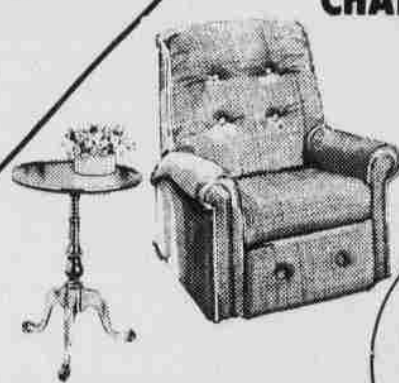

Come In And See!

Judy's Fabric

& Macrame

676-5106 HEPPNER

2 Big Of Sav You W Want To

MOONLIGHT MADNESS

THESE PRICES ARE FOR 2-HOURS ONLY!

4-COUCHES 4-CHAIRS 50% OFF

30% OFF ALL FURNITURE CHAIRS—RECLINERS END TABLES & LAMPS

Special Prices On Carpet & Linoleum Remnants

Case Furniture

HEPPNER

676-9432

MOONLIGHT SALE

Check Our \$5.99 Rack!

Women's, Men's, Children's