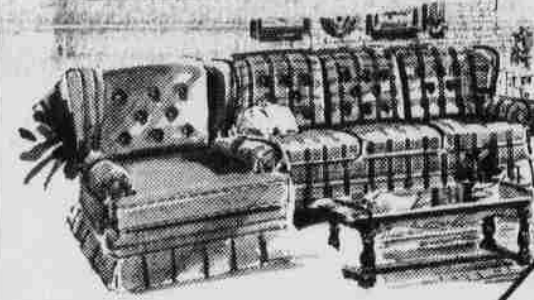

Come In And See!

Judy's Fabric

& Macrame

676-5106 HEPPNER

2 Big Of Sav You W Want To

MOONLIGHT MADNESS

THESE PRICES ARE FOR 2-HOURS ONLY!

4-COUCHES 4-CHAIRS 50% OFF

30% OFF ALL FURNITURE CHAIRS—RECLINERS END TABLES & LAMPS

Special Prices On Carpet & Linoleum Remnants

Case Furniture

HEPPNER

676-9432

MOONLIGHT SALE

Check Our \$5.99 Rack!

Women's, Men's, Children's