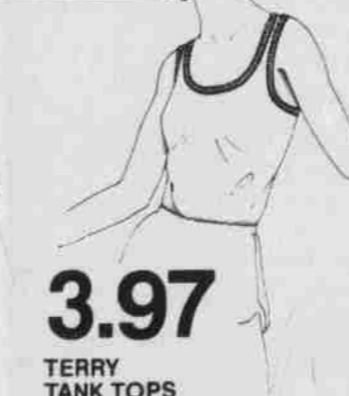

3.97

TERRY TANK TOPS