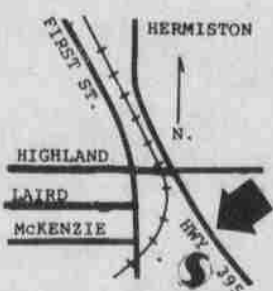

SUPERSTORE!

STORE ADDRESS INFORMATION

995 Hwy. 395 South

Open 8 am to 11 pm