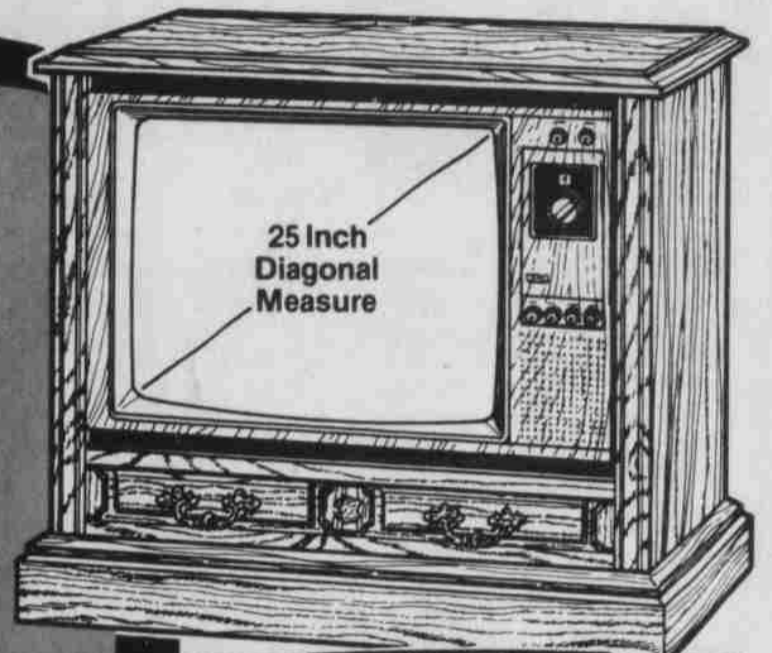

Item #300-996/#301-002

Your Choice

\$599

Ea.

25 Inch Diagonal Measure

25 Inch Diagonal Measure

Easy Terms on Approved Credit

9 Inch Diagonal Measure

HITACHI
AC/DC Operated

COLOR PORTABLE

100% solid state chassis, automatic fine tuning, lightweight, weighs only 21.6 lbs.

Item #017-152

\$349.00

WITH CAR CORD

12 Inch Diagonal Measure

MIDLAND INTERNATIONAL

RCA Black & White PORTABLE TELEVISION

100% solid state reliability with fast warm-up picture tube, "New Vista 200" VHF tuner, low power consumption.

\$89.00

Item #277-053

12 Inch Diagonal Measure

RCA

RCA XL-100 COLOR PORTABLE