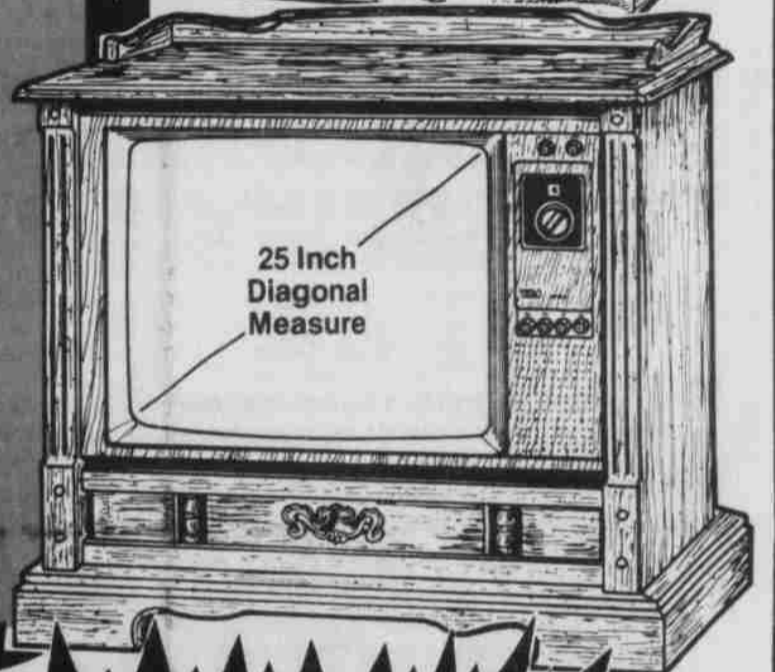

Item #300-996/#301-002

Your Choice

\$599

Ea.

25 Inch Diagonal Measure

25 Inch Diagonal Measure

Easy Terms on Approved Credit

9 Inch Diagonal Measure

HITACHI
AC/DC Operated

COLOR PORTABLE

100% solid state chassis, automatic fine tuning, lightweight, weighs only 21.6 lbs.

Item #017-152

\$349.00

WITH CAR CORD

12 Inch Diagonal Measure

MIDLAND INTERNATIONAL

RCA Black & White PORTABLE TELEVISION

100% solid state reliability with fast warm-up picture tube, "New Vista 200" VHF tuner, low power consumption.

\$89.00

Item #277-053

12 Inch Diagonal Measure

RCA

RCA XL-100 COLOR PORTABLE