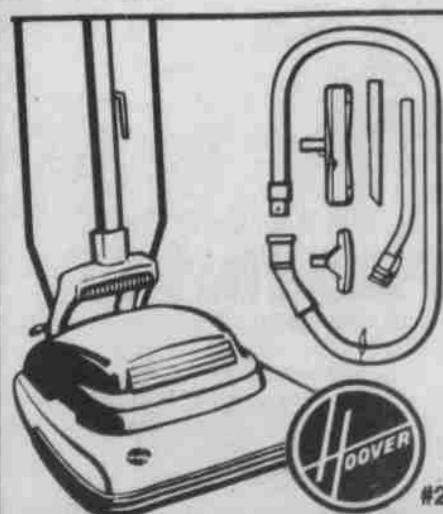

15.9 cu. ft. freezer features energy-saving heater control switch, 3 fast-freeze shelves, super storage door with 6 shelves, defrost drain, adjustable temperature control, key eject door lock, power interruption light and interior light.

\$329

Item #033-555

Whirlpool DISHWASHER

Features 3 automatic wash cycles, 2 revolving spray arms plus Jet Stream column, energy-saving Dry selector & filtering system.

\$279

Item #122-507

HOOVER VACUUM WITH TOOLS

Adjustable cleaning height for maximum effectiveness on any type rug, all-steel agitator and beater bar with replaceable brushes.

\$59⁸⁸ WITH TOOLS

Item #260-042

Whirlpool 19.6 Cubic Foot Capacity

REFRIGERATOR

Adjustable, tempered glass shelves, power-saver switch, factory installed rollers & reversible textured steel doors. Item #296-962

\$499

Whirlpool 19.1 Cubic Foot Capacity

REFRIGERATOR

No-frost bottom freezer, adjustable refrigerator shelves, power-saver switch and much more!