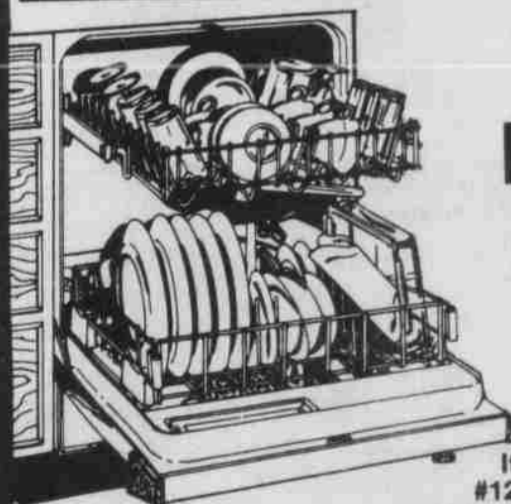

15.9 cu. ft. freezer features energy-saving heater control switch, 3 fast-freeze shelves, super storage door with 6 shelves, defrost drain, adjustable temperature control, key eject door lock, power interruption light and interior light.

\$329

Item #033-555

Whirlpool DISHWASHER

Features 3 automatic wash cycles, 2 revolving spray arms plus Jet Stream column, energy-saving Dry selector & filtering system.

\$279

Item #122-507

HOOVER VACUUM WITH TOOLS