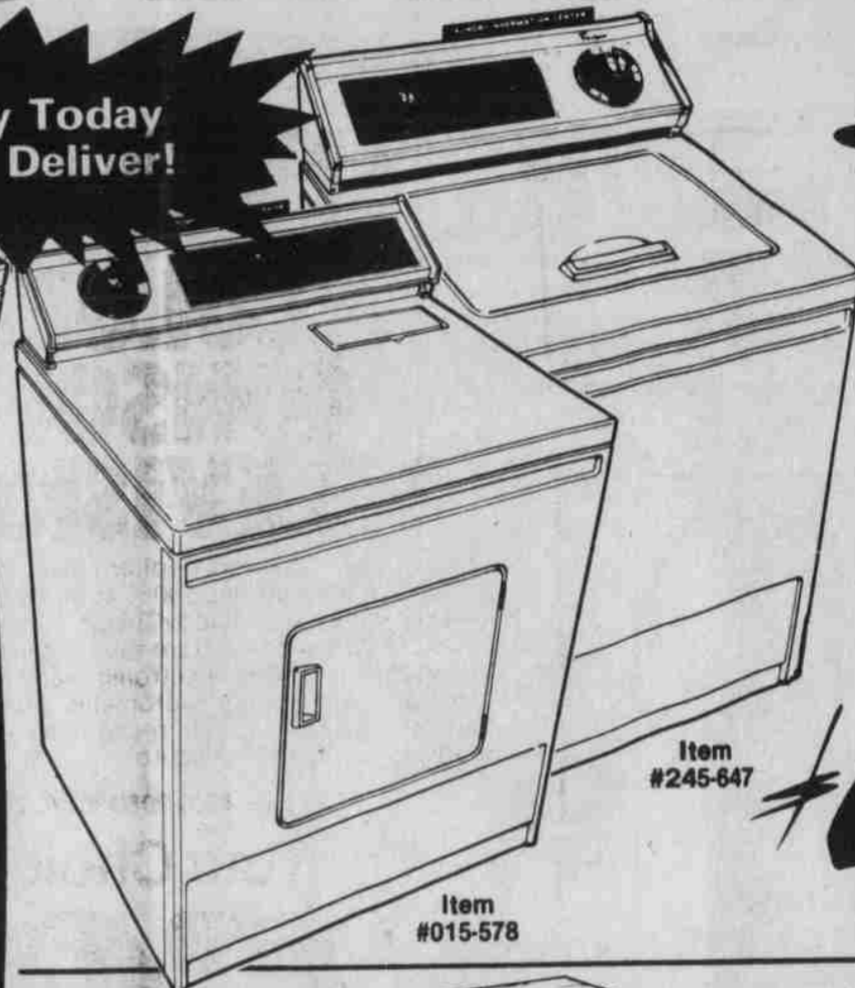

Pay Less
Drug Store

Whirlpool Value Month

Buy Today
We Deliver!

Item #296-996

Whirlpool

WASHER & DRYER

Washer features super Surgilator agitator, 4 cycle washing, 2 wash/2 spin speeds, energy-saving water temperature switch, 3 level water-saving load-size selector, self-cleaning lint filter and separate bleach & fabric softener dispensers.

Both
For
Only!

\$499 Pair

Item #245-605

Item #245-647

Item #015-578

Whirlpool WASHER & DRYER

Washer features space-saving 24" width with full-size washer conveniences. Three-level, water-saving load size selector.

15.9 cu. ft. freezer features energy-saving heater control switch, 3 fast-freeze shelves, super storage door with 6 shelves, defrost drain, adjustable temperature control, key eject door lock, power interruption light and interior light.