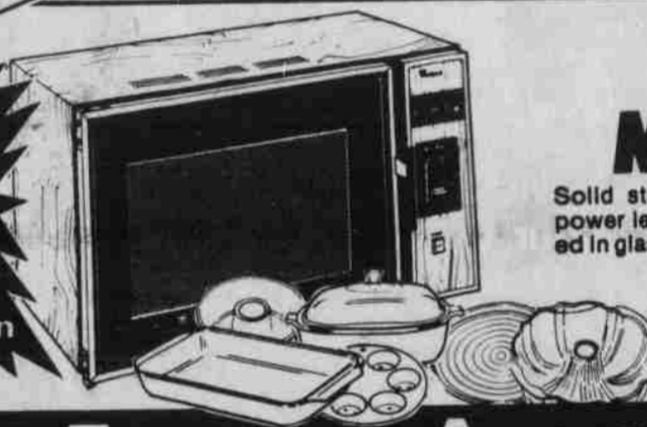

Both
For
Only!

\$499 Pair

Item #245-605

Item #245-647

Item #015-578

Whirlpool WASHER & DRYER

Washer features space-saving 24" width with full-size washer conveniences. Three-level, water-saving load size selector.

Dryer features special cool-down care for permanent press, extra-large lint screen, large 5.9 cu. ft. drum and automatic shut-off.

\$449 Pair

12 piece
Microwave
Accessory
Package
only \$9.95
with
purchase
of this oven

Whirlpool MICROWAVE

Solid state variable power control adjusts to any power level, 60 minute digital Meal Timer clock sealed in glass ceramic shelf for easy interior cleaning.

Item #227-504

\$299

Whirlpool "SELF CLEAN" RANGE