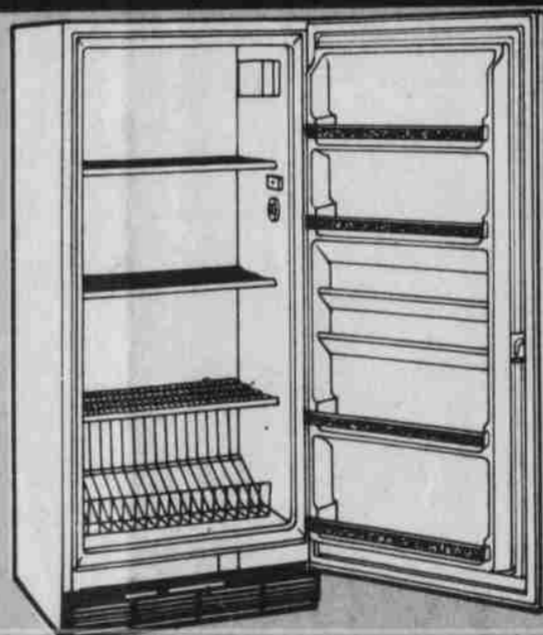

Easy Terms on Approved Credit

Whirlpool UPRIGHT FREEZER

15.9 cu. ft. freezer features energy-saving heater control switch, 3 fast-freeze shelves, super storage door with 6 shelves, defrost drain, adjustable temperature control, key eject door lock, power interruption light and interior light.

$329

Item #033-555