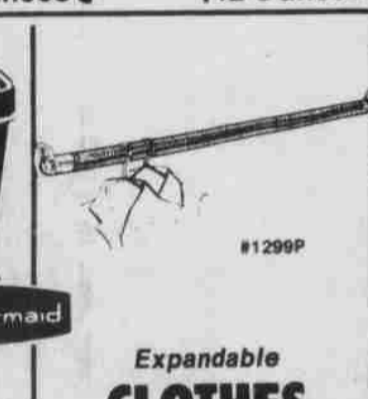

Reg. \$2.49
12 Ounces **\$1.97**

Johnson's "New"
CAR-PLATE AUTO WAX

Cleans and shines while it helps resist surface rust.

Reg. \$3.39
12 Ounces **\$2.29**

Rubbermaid
TRAVEL CADDY

Fits securely over hump for in-car litter use. Holds drinking glasses & tissues.

Reg. \$4.99
\$3.49

Expandable
CLOTHES BAR

Plastic covered bar, separates hangers. Clothes resist crushing.

Reg. \$3.89
\$2.99

Adjustable
JACK STANDS

3,000 pound capacity, expands from 12" to 17".

Reg. \$5.79
\$3.99 Each