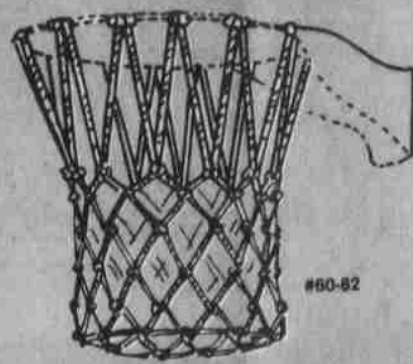

Pay Less
Drug Store

Back to School BUYS

Quality Athletic Equipment!

Your Choice Voit
SOCCER BALL
or **FOOTBALL**

Both feature nylon wound cover with butyl rubber bladder.

Reg. \$17.97
Each **\$11.88** Each

Voit
STUFFER BASKETBALL

All weather nylon wound cover with butyl rubber bladder.

Reg. \$10.99
\$7.99

Trio
BASKETBALL NET

Regulation size, red, white & blue nylon net.

Reg. \$1.79
12" Loop Net **\$1.29**

Champion
SPARK PLUGS