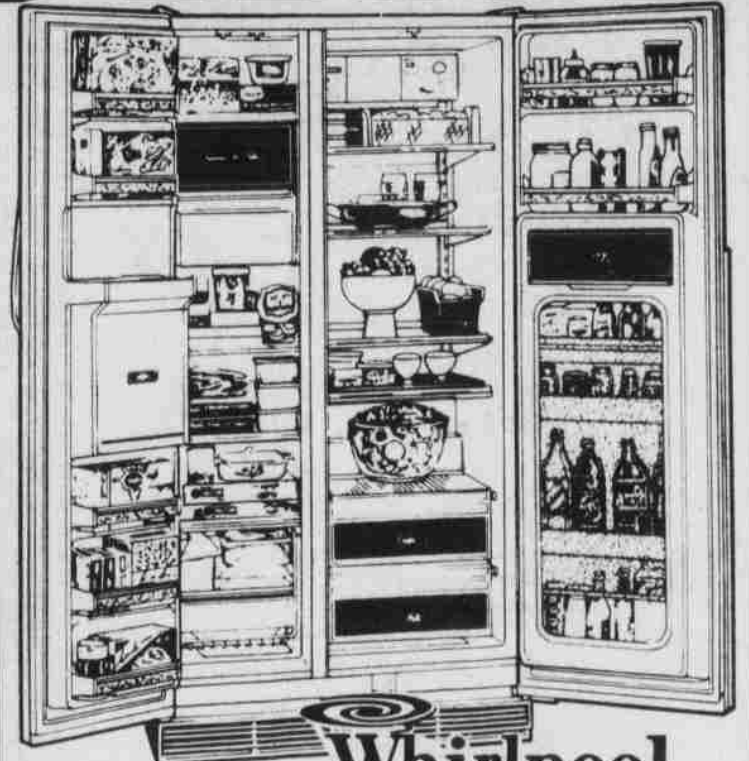

Both for Only!...

***499** Pair

Magic Clean Self Cleaning Lint Filter

Item #296-996

Whirlpool 25.2 Cubic Foot SIDE by SIDE REFRIGERATOR

No-frost refrigerator-freezer. Lighted 9.64 cu. ft. freezer with in-the-door dispenser for ice crescents and chilled water, factory-installed Icemagic automatic ice maker. Refrigerator features Serva-Door, 3 adjustable shelves, 3 adjustable door shelves and automatic door closures.