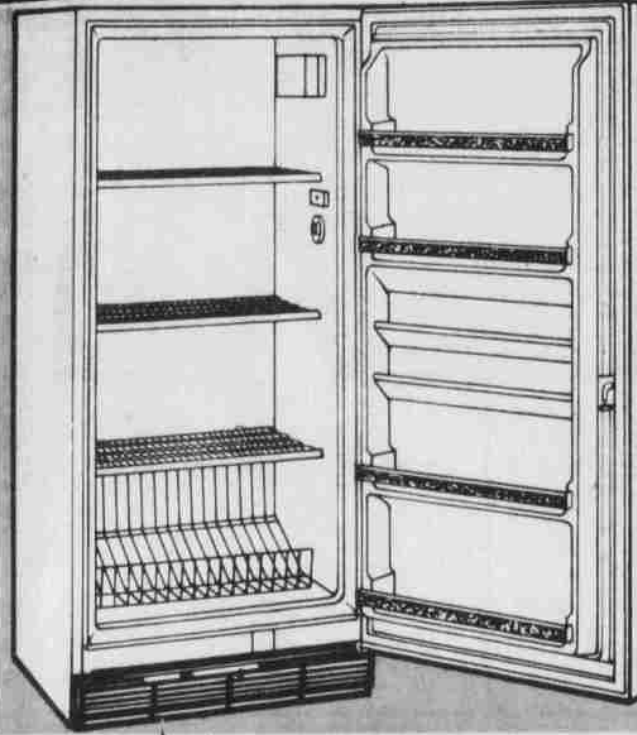

Both for Only!...

***499** Pair

Magic Clean Self Cleaning Lint Filter

Item #296-996

Whirlpool 25.2 Cubic Foot SIDE by SIDE REFRIGERATOR

No-frost refrigerator-freezer. Lighted 9.64 cu. ft. freezer with in-the-door dispenser for ice crescents and chilled water, factory-installed Icemagic automatic ice maker. Refrigerator features Serva-Door, 3 adjustable shelves, 3 adjustable door shelves and automatic door closures.

Item #252-635

***999⁰⁰**

Whirlpool 19.6 Cubic Foot REFRIGERATOR with FREEZER

No-frost refrigerator-freezer with power-saving heater control switch, tempered glass adjustable shelves, full-width door shelves & twin slide-out crispers. 5.84 cu. ft. freezer.

Item #296-962

***499**

Whirlpool 15.9 Cubic Foot UPRIGHT FREEZER

Features power-saving heater control switch, 3 fast-freeze shelves, super-storage door with 6 shelves, defrost drain, adjustable temperature control and Million-Magnet textured steel door.