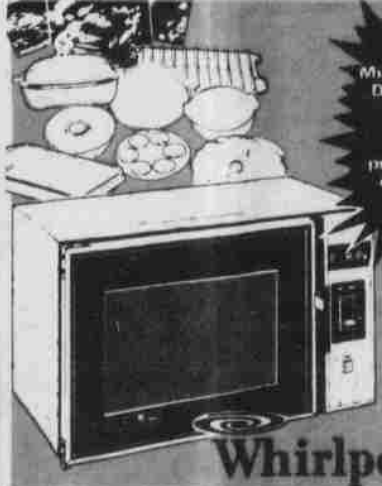

Item #296-962

***499**

Whirlpool 15.9 Cubic Foot UPRIGHT FREEZER

Features power-saving heater control switch, 3 fast-freeze shelves, super-storage door with 6 shelves, defrost drain, adjustable temperature control and Million-Magnet textured steel door.

Item #033-555

***329**

Whirlpool 30 Inch Electric RANGE

Lift-up Spillguard cook top, Meal-timer clock, high-speed, plug-in surface units & infinite heat controls.

Item #277-111

***299**

Whirlpool Portable DISHWASHER

Three automatic cycles, energy-saving dry selector, full-time filtering system & revolving spray arms.

Item #227-769

***249**

Whirlpool Cool, Fast & Clean MICROWAVE

Cook and defrost without resetting temperature. Features 60-minute Meal-timer clock & variable power control.

Item #227-504

***299**

Microwave Dish Set only \$9.95 with purchase of this oven.

Upright Eureka VACUUM

High performance work-saver with powerful motor, disposable dust bag and wrap around vinyl furniture guard.