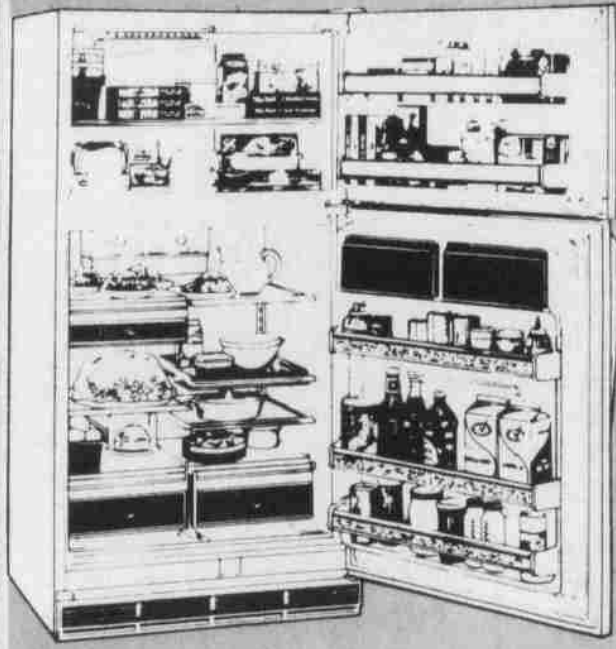

Both for Only!...

***499** Pair

Magic Clean Self Cleaning Lint Filter

Item #296-996

Whirlpool 25.2 Cubic Foot SIDE by SIDE REFRIGERATOR

No-frost refrigerator-freezer. Lighted 9.64 cu. ft. freezer with in-the-door dispenser for ice crescents and chilled water, factory-installed Icemagic automatic ice maker. Refrigerator features Serva-Door, 3 adjustable shelves, 3 adjustable door shelves and automatic door closures.

Item #252-635

***999⁰⁰**

Whirlpool 19.6 Cubic Foot REFRIGERATOR with FREEZER

No-frost refrigerator-freezer with power-saving heater control switch, tempered glass adjustable shelves, full-width door shelves & twin slide-out crispers. 5.84 cu. ft. freezer.

Item #296-962

***499**

Whirlpool 15.9 Cubic Foot UPRIGHT FREEZER

Features power-saving heater control switch, 3 fast-freeze shelves, super-storage door with 6 shelves, defrost drain, adjustable temperature control and Million-Magnet textured steel door.