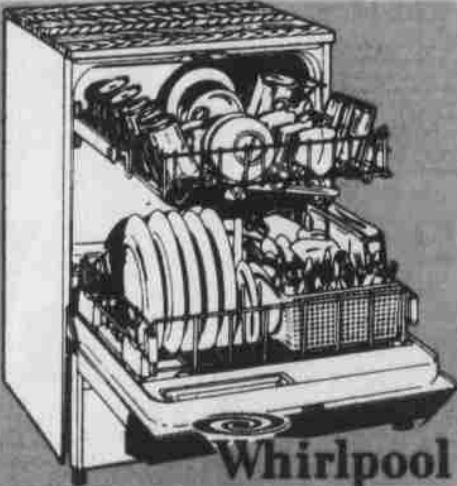

Item #033-555

***329**

Whirlpool 30 Inch Electric RANGE

Lift-up Spillguard cook top, Meal-timer clock, high-speed, plug-in surface units & infinite heat controls.

Item #277-111

***299**

Whirlpool Portable DISHWASHER

Three automatic cycles, energy-saving dry selector, full-time filtering system & revolving spray arms.

Item #227-769

***249**

Whirlpool Cool, Fast & Clean MICROWAVE

Cook and defrost without resetting temperature. Features 60-minute Meal-timer clock & variable power control.

Item #227-504

***299**

Microwave Dish Set only \$9.95 with purchase of this oven.

Upright Eureka VACUUM

High performance work-saver with powerful motor, disposable dust bag and wrap around vinyl furniture guard.