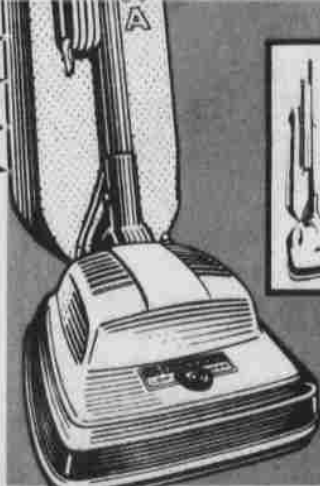

Item #033-555

***329**

Whirlpool 30 Inch Electric RANGE

Lift-up Spillguard cook top, Meal-timer clock, high-speed, plug-in surface units & infinite heat controls.

Item #277-111

***299**

Whirlpool Portable DISHWASHER

Three automatic cycles, energy-saving dry selector, full-time filtering system & revolving spray arms.

Item #227-769

***249**

Whirlpool Cool, Fast & Clean MICROWAVE

Cook and defrost without resetting temperature. Features 60-minute Meal-timer clock & variable power control.

Item #227-504

***299**

Microwave Dish Set only \$9.95 with purchase of this oven.

Upright Eureka VACUUM

High performance work-saver with powerful motor, disposable dust bag and wrap around vinyl furniture guard.