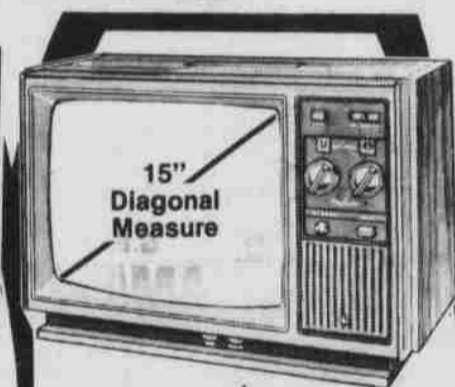

Item #300-004

\$399

Quasar

Quasar "Service Miser"

PORTABLE COLOR TV

100% solid state chassis, in-line picture tube, uses only 82 watts of energy.

Item #243-741

\$349