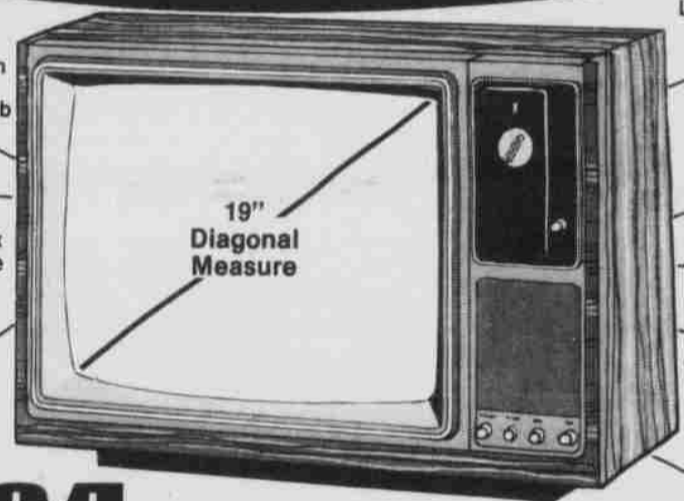

Item #255-968

Lighted channel indicator

SignalLock electronic varactor tuning

Automatic Fine Tuning

100% solid state XtendedLife chassis

Automatic Color Control

RCA XL-100 Special Edition

COLOR TELEVISION

Features 100% solid state XtendedLife chassis, super AccuColor black matrix picture tube, SignalLock electronic varactor tuning and automatic fleshtone correction.

$419

Famous Name Brand Home Entertainment Systems