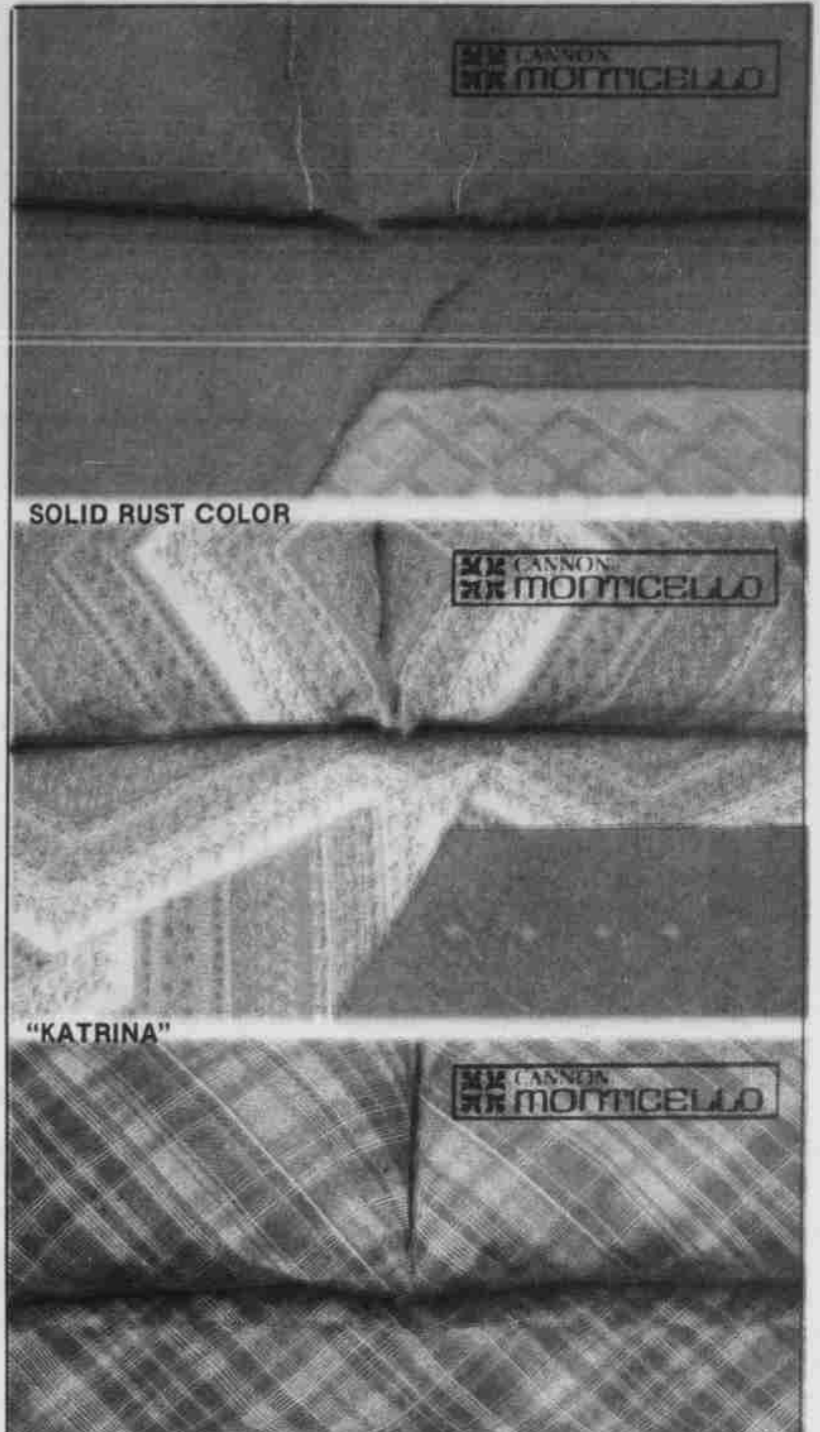

SOLID RUST COLOR

"KATRINA"

"INTERSECT"

SHEETS and PILLOW CASES

A new collection of quality sheets and pillow cases. There's the quaint, peasant look of "Katrina", bold "Intersect" plaid, or solid rust color sheets. Mix and match them for great looks.

Pillow Cases Reg. $4.49 Pack of 2 **4.00**

Twin Flat or Fitted Reg. $4.99 **4.00**

Full Flat or Fitted Reg. $5.99 **5.00**

Queen Flat or Fitted Reg. $8.99 **8.00**

Washable **TRICOT RUG**

18" x 30" color-fast rug made of 80% nylon, 20% polypropylene.

Reg. $1.69 **1.00**

Soft Mist **BATH SET**

Set includes tank cover, lid cover, seat cover and 20" x 34" oblong bath rug.

Reg. $14.97 Set **10.00**

16" Decorator **PILLOW**

Beautiful decorator prints with fashion flair boxed corner styling.

Reg. $6.97 **5.00**

20" x 26" Lounger **PILLOW**

100% polyester filled. Use on your bed or as a decorator pillow.

Reg. $3.97 Each **2 For 6**

Huge Assortment! Summer Colors!

100% POLYESTER DOUBLE KNITS

100% polyester double knits and interlocks. Choose from prints, crepes, twills, ponte, plaids, stripes, checks and others. All machine washable. 58" to 60" wide, 1-5 yard pieces.

Regular to $2.24 Yard

1.00
Yard

Polyester and Cotton ASSORTED GINGHAM CHECKS

A great summer selection of assorted gingham checks and colors to choose from. Full bolts of 45" wide polyester and cotton. Machine washable.

Regular $1.47 Yard

1.00
Yard

Fancy and Solid **KRINKLE and GAUZE**

100% cotton and polyester/ cotton krinkle and gauze in stripes, plaids, prints and solid colors. Machine washable, 36" to 45" wide full bolts.

Regular $1.97 Yard

1.00
Yard

Solid Colors **GABARDINE and CHINO**

Pant and jacket weight gabardine, chino and twills in solid colors. Polyester/cotton blend, machine washable. 45" wide full bolts.

Regular $1.97 Yard

1.00
Yard

Polyester and Cotton **SOLID COLOR BROADCLOTH**

Solid color broadcloth at a very special price, just in time for your summer sewing needs. Machine washable. 45" wide full bolts.

Regular $1.67 Yard

1.00
Yard

Solid and Fancy **SEERSUCKER FABRIC**

Polyester and cotton woven seersucker in fancy and solid colors, perfect for jackets, pants and skirts. Machine washable. 45" wide, full bolts.

Regular $1.97 Yard

1.00
Yard

Polyester and Cotton **T-SHIRT SINGLE KNIT**

The cool, comfortable fabric for summer tops. Polyester and cotton single knit. Machine washable. 58" to 60" wide, 1 to 6 yard pieces.

Regular $1.97 Yard

1.00
Yard

Fabrics not available at: Coos Bay, Corvallis (So. 4th St.), Klamath Falls (Main St.), Portland Medical Center, Lewiston (Main St.), Eureka, Arcata, Antioch, Auburn, Livermore, Lodi, Salinas, Tracy, Ukiah, Watsonville and Yreka.

We set the pace for lower prices