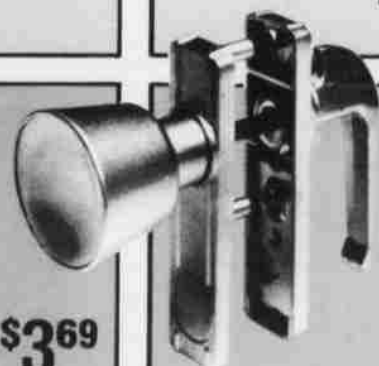

\$777

**JIMMY-PROOF LOCK**  
Maximum home security. Single cylinder locks jamb to the door to prevent forceful separation. 5 pin tumbler key lock on outside — turnknob on inside. (4151) (SK285)

**KEY WINDOW LOCK**  
Fits all double-hung wood windows. Furnished with 2 lock plates for locking in closed or ventilation positions. (4152) (SK150)

\$333

## Knob Latch

Ideal for screen and storm doors 7/8- to 1-1/8-inches thick. Has night lock. Complete with resilient strike and all screws. (4149) (147)

\$369

\$449

## Hydraulic Door Closer

For outswinging doors up to 1-3/8-inches thick. Adjustable closing power. Replacement adapter plate covers old installation holes. (4148) (145)