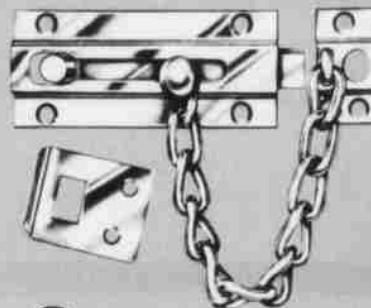

Brainerd

$169

2 in 1 Door Guard

Combination of chain guard and doorbolt protects against forced entry with double protection. Hand polished brass. (4153) (588XC)