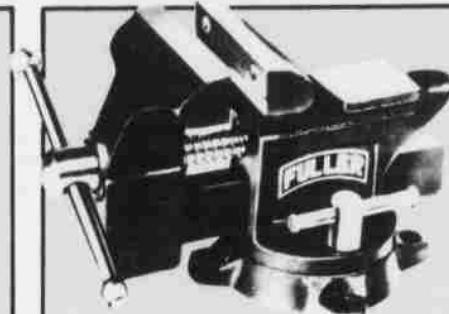

\$7⁴⁹

Weller HEAVY DUTY SOLDERING GUN

High output with trigger selection of heats. Balanced pistol grip design with twin lights that illuminate work. Heavy gauge copper tip. U.L. listed. (4117) (D550H)

\$16⁹⁹

clip this coupon

Arrow **3/8-INCH STAPLES**
For exclusive use with Arrow staple guns. 1,250 staples per box. (4109) (T50)

WITH COUPON 77c

WITHOUT COUPON \$1.00

Fuller **\$10⁹⁹**

HOMEOWNER'S BENCH VISE
Unbreakable ductile steel with replaceable hardened faces. Permanent pipe jaws, large anvil and horn. Swivel base. Jaws open to 3 inches wide. (4112) (1773)