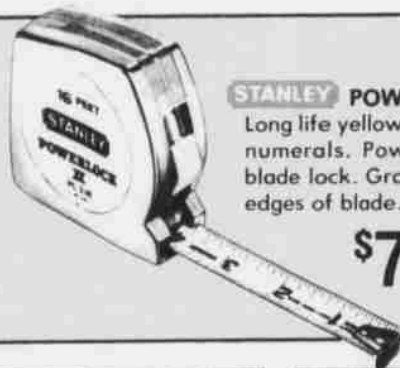

Arrow **\$13⁹⁹**

HEAVY DUTY STAPLE GUN

Hundreds of uses for the do-it-yourselfer. Chrome finished all-steel construction features jam-proof mechanism and visual refill window. Includes wiring attachment. (4108) (T50FS)

Fuller **\$3¹⁹**

6 1/2-INCH LONG NOSE PLIER
Heat treated jaws with vinyl grips bonded to handles for comfortable use. (4111) (192-6)

Stanley **\$2⁴⁴**
SURFORM® POCKET PLANE
Pocket-size speed cutting and trimming tool. Non-clogging replaceable steel blade cuts wood, plastics and tile. (4113) (399HWW)

Stanley **\$1⁹⁹**
UTILITY KNIFE
Three-position retractable blade in durable aluminum housing. Comes with 2 extra blades that store in handle. (4114) (99HWW)

Stanley **POWERLOCK® II 16-FOOT TAPE**
Long life yellow blade with easy-to-read numerals. Power return and positive blade lock. Graduated in 16ths on both edges of blade. (4115) (PL316HWW)