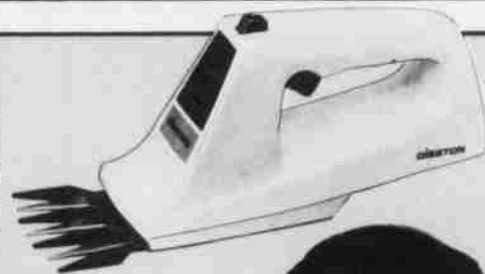

**\$44<sup>88</sup>**

**DISSTON**  
**CORDLESS YARD TRIMMER**

'Snap-in' double nylon cutter cuts a 6-inch path and is perfect for hard-to-trim areas. Heavy duty rechargeable energy cells are self-protecting to prevent overcharge. Charger and 6 cutters included. (454) (3040)

**\$44<sup>88</sup>**

**DISSTON**

**CORDLESS GRASS SHEAR**  
 (WITHOUT POWERPACK)

Hardened steel, bevel honed blades have non-stick coating and deliver 6,000 scissor-like strokes per minute to get the job done fast. Safety lock feature. (456) (1025)

**\$11<sup>44</sup>**

**REMINGTON**

**MIGHTY MITE**

**14-INCH GAS CHAIN SAW**

Exclusive anti-vibration design and lightweight for easy use. Cuts trees up to 28 inches thick with its 14-inch guide bar. Automatic chain oiling. Chain brake prevents "kick-back." (459) (69233)

**\$134<sup>88</sup>**

**Powered Helpers**

**\$49<sup>99</sup>**

**REMINGTON LIMB 'N TRIM**  
**14-INCH ELECTRIC CHAIN SAW**  
 High performance 2 H.P. motor cuts trees up to 28 inches thick. 14-inch guide bar. Lightweight and balanced for easy operation. Double insulated. U.L. listed. (458) (75762)