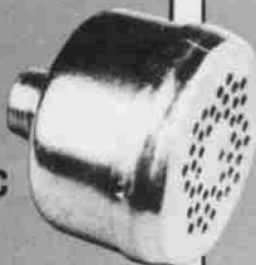

18-inch replacement blade (431) (SP18S)
20-inch replacement blade (431A) (SP20S)
22-inch replacement blade (431B) (SP22S)

\$344
EACH

Accessories

\$133

1-GALLON GAS CAN
General use gas can features polyethylene self-venting 4-inch angled spout for easy pouring with closure cap. (435) (1001)

**DUO-LIFE
MOWER STARTER HANDLE
AND CORD**

Replaces all starter handles. Has metal insert to prevent rope from pulling through handle. 100% nylon cord is 44 inches long. (433) (HC145)

77c

**Sentry
POWER MOWER
SPARK PLUGS**

Helps make mower starting easier. Designed to fit most mower engines. Choose from the regular (429) (140) or the short size (429A) (141).

YOUR CHOICE

77c
EACH

88c

**DUO-LIFE
MOWER MUFFLER**

For 1/2 to 4 horsepower mower engines. Replaces round, square or rectangular types as long as threads are for 1/2-inch inside pipe dimensions and 3/4-inch outside exhaust dimensions. (432) (M105)

2 1/2-GALLON GAS CAN
Sturdy 26-gauge galvanized steel. Dome shaped with no top or side seams. Has flexible spout for easy pouring. (436) (M2 1/2)

\$4⁹⁹

MERCHANDISE POLICY

All merchandise illustrated herein is sold by independent dealers who own their own stores, choose their own merchandise, and set their own prices. Prices shown herein are merely suggested and Sentry members and independent dealers are free to change or alter prices, at their complete discretion. Merchandise not in a dealer's stock may be ordered by dealers upon request. The right to limit quantities is reserved.