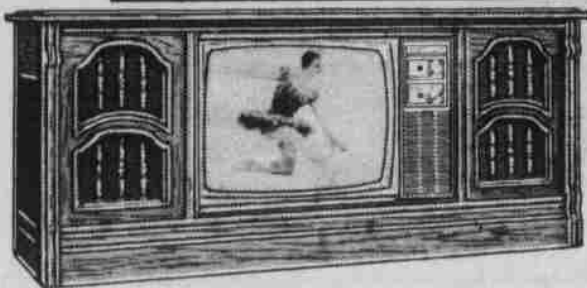

NOW \$449⁰⁰ W/T

Touch-Tune Color TV

Astonishing Color pictures. Computer Sharp. Computer Fast.

Model 4666 Mediterranean styling

Reg. 879.95 W/O Remote

Fine furniture 25" diagonal Touch-Tune Console

Superb viewing — at the touch of your finger. As with all Touch-Tune models, there is no noisy tuner to twist or wear out. You tune electronically, silently. And the Super Bright Matrix Picture Tube brings you one of the brightest, sharpest large screen pictures today.

REMOTE FREE

NOW \$849⁰⁰

WITH REMOTE CONTROL

Model 4926 — Mediterranean styling

Magnificent Color Stereo Theatre

Wonderful viewing and listening enjoyment with Videomatic, the one-button tuning system with an electronic "eye"; Super Bright Matrix Picture Tube for one of the brightest, sharpest large screen pictures

available today; and a highly reliable solid-state chassis. The stereo system includes a Stereo FM/AM radio, automatic record changer and four speakers that project famous Dimensional Sound from sides and front.