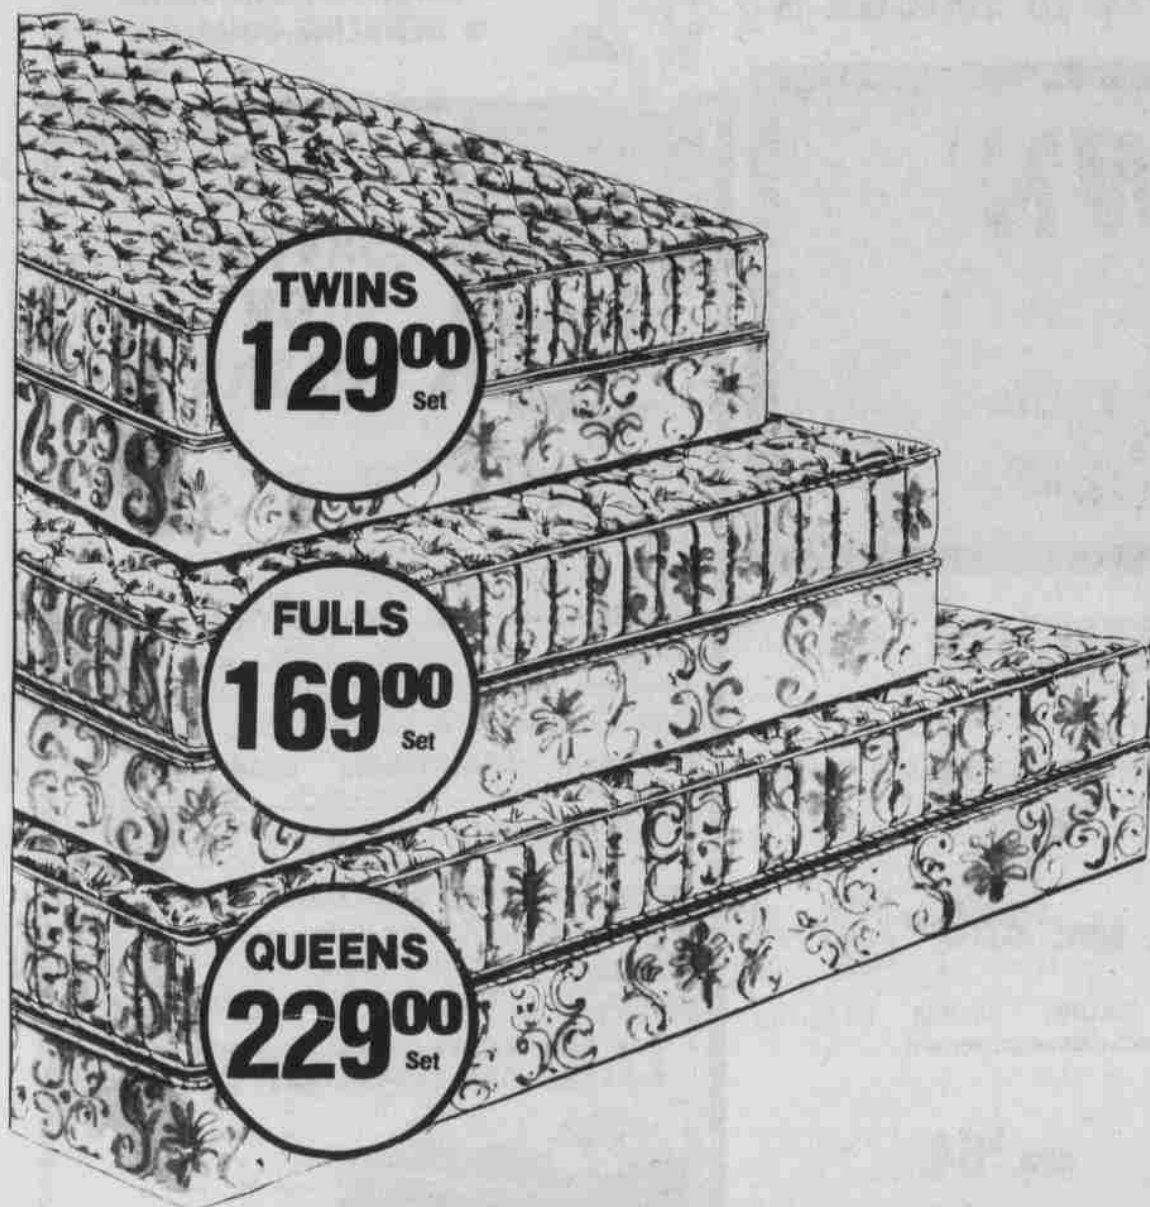

# FALL CLEARANCE VALUES ON SEALY BEDDING

**ALL SIZES REDUCED**  
ON THIS SEALY BEDDING

Compare the price. Compare the quality. We are passing the savings on to you because of a special factory purchase. Beautiful decorator covers with hundreds of special coils for firmness and strength. Shop early...limited stock.

**FRAMES TWIN OR FULL \$15.99**

While you're here, see the very best...at our everyday value prices...

**SEALY POSTUREPEDIC®**

Designed in cooperation with leading orthopedic surgeons to promise "no morning backache from sleeping on a too-soft mattress."

**With Purchase of Queen Size  
IMPERIAL POSTUREPEDIC  
GET  
QUEEN FRAME FREE**

**FALL CLEARANCE VALUES**

**WILCOX** Hermiston  
**BUDGET CENTER**

**SEALY AND SPRING AIR MATTRESS/BOX SPRINGS**

TEMPO QUILT FULL SIZE SET	<b>\$99</b>	U-HAUL
SEALY MISMATCH QUEEN SIZE SET	<b>\$199</b>	Set U-HAUL
<b>BUNKBEDS</b>		
MONKEY BUNKBED SET—COMPLETE WITH MATTRESSES	<b>\$199</b>	U-HAUL