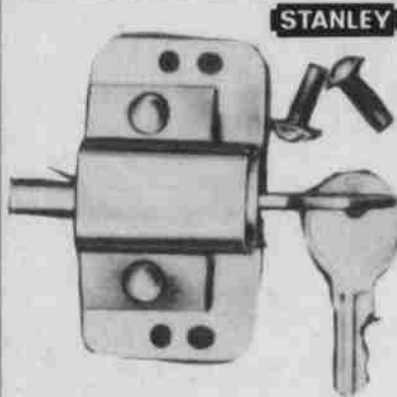

**LOCKING
DOOR
CHAIN**

4.99

Steel Chain. Operates from inside without key. From outside, doorchain allows door to open just enough to let you use key to release chain. Reg. 6.00 (218)

**COIL CABLE &
COMBINATION
LOCK** Master

5.69 SAVE 2.00

Flexible steel cable stretches to 6'. Retracts to 3" coil. For bicycle, motorcycle, outboard motor to boat, etc. Reg. 7.69 (221)

**TUBULAR
DEADLOCK**

7.99 SAVE 2.46

Single cylinder lock with lacquered brass finish. For added security. Reg. 10.45 (220)

**LOCKING
PATIO
DOOR BOLT**

4.99 SAVE 1.71

Deadlocks aluminum or wood doors with inside or outside sliding panels. Reg. 6.70 (219)

COUPON

**DRAIN PIPE
CLEANER** (214)

99c

Reg. 1.09
SAVE 10c