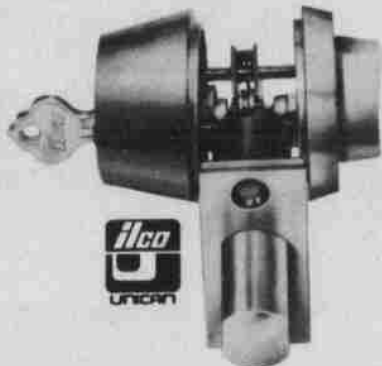

Fit-All canopy type handles. Easily installed. 1 pair. Reg. 3.98 (213)

Miami-Carey

**WITH TOP LIGHTS
24" CABINET**

27.88 SAVE 12.11

Stainless steel trim around an all steel cabinet body... Enamel finish inside and out... Incandescent top lights (bulb not included)... electric outlet... Surface mounted. Decorates and adds storage too. Reg. 39.99 (210)

**LIGHTED DECORATOR
BATH CABINET**

59.99 Miami-Carey

24" surface-mounted cabinet with burnished gold finish. Decorator lighted. 2 adjustable shelves. (211)

EVEREADY

LANTERN

6.99 SAVE 63c

6-volt waterproof design, includes battery. Great for boating, camping, traveling, etc. Reg. 7.62 (215)

**LOCKING
DOOR
CHAIN**

4.99

Steel Chain. Operates from inside without key. From outside, doorchain allows door to open just enough to let you use key to release chain. Reg. 6.00 (218)

**COIL CABLE &
COMBINATION
LOCK** Master

5.69 SAVE 2.00

Flexible steel cable stretches to 6'. Retracts to 3" coil. For bicycle, motorcycle, outboard motor to boat, etc. Reg. 7.69 (221)

**TUBULAR
DEADLOCK**

7.99 SAVE 2.46

Single cylinder lock with lacquered brass finish. For added security. Reg. 10.45 (220)