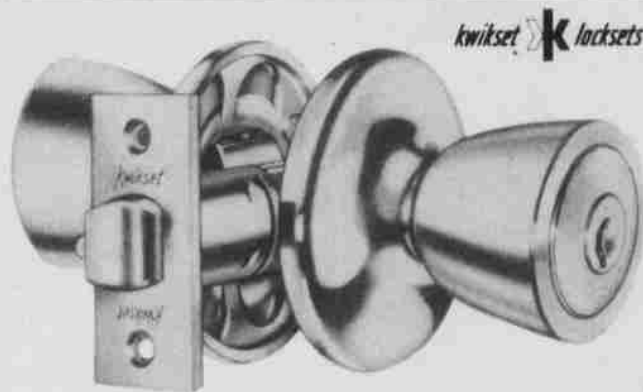

# SAVE! AROUND-THE-HOUSE VALUES!

**PLUMBING**  
**ELECTRIC**  
**HOME SECURITY**

**Atanadyne**  
**KITCHEN FAUCET**  
**19<sup>99</sup>** **SAVE 13.96**  
Sculptured spout rises in a graceful arc, topped with a decorative medallion. Full 180° temperature range. Washerless and with water-saving aerator. Reg. 33.95 (66)

**STOP NOISY-RUNNING TOILET ANTI-SYPHON REPLACEMENT BALLCOCK**  
**4<sup>99</sup>** **SAVE 1.89**  
Conserves water. Plastic, with smooth, noise-free dependable operation. Easy to install. Instructions included. Reg. 6.88 (64)

**CLEAN DRAINS EASY AND FAST TRADESMAN AUGER**  
**3<sup>49</sup>** **SAVE 1.48**  
Plated wire with sturdy wood handle, vinyl bowl guard. Reg. 4.97 (65)

**PATIO LIGHT**  
**9<sup>99</sup>**  
Satin-finished die-cast aluminum wall fixture with shatter-resistant glass will add decorative light to your home. 6" x 9 1/2" x 7". (71)

**PATIO LIGHT**  
**14<sup>95</sup>**  
Add light to your home with this handsome black cast aluminum wall torch. 6" x 15 1/2" x 6 3/4". (70)

**50' EXTENSION CORD**  
**4<sup>99</sup>**  
General purpose indoor-outdoor extension cord for power tools, electric lawn and garden tools. Flat, heavy-duty, 3 wire grounded. U.L. listed. (68)  
**ALSO AVAILABLE**  
**100' EXTENSION CORD** (69)  
**8<sup>99</sup>**