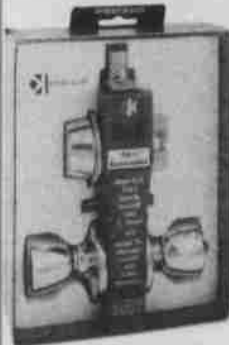

DUO-LOCK SET
15⁸⁸ **kwikset** **K locksets**
Combination entry lock set and deadbolt. Police recommended for extra security. Heavy duty security deadbolt with 1 inch throw. One key fits both locks. Reg. 26.20 (73)
SAVE 10.32