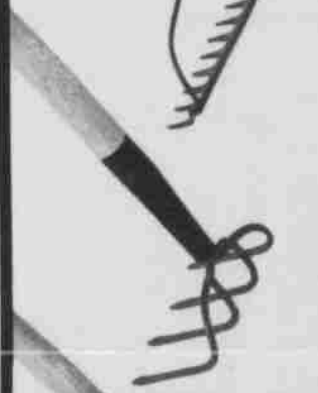

LONG HANDLE STEEL RAKE

Welded bow, 14 teeth. Reg. 5.99 (38)