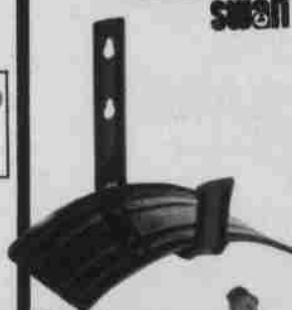

### LONG HANDLE GARDEN HOE

**3.99**

Sturdy all purpose long handle hoe with welded shank and wide 6 1/4" x 4 1/2" blade. (40)

### FULL FLOW 5/8 INCH x 50 FOOT REINFORCED GARDEN HOSE

**8.99**  
SAVE 3.00

Vinyl reinforced with nylon gives extra strength and years of service. Fully guaranteed. Reg. 11.99 (45)