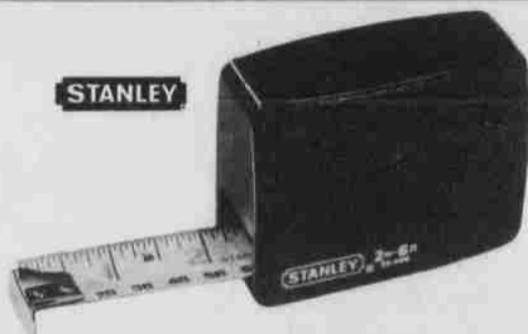

PRO MART
HOME CENTER

STOCK UP YOUR WORKBENCH WITH SAVINGS!

13½"
UTILITY BOX
4.99
SAVE 50c

Great for tools, tackle, hobby materials. Handy swing-up divided tray. Reg. 5.49 (204)

TOOL BOX
6.99
SAVE 1.51

Hip roof box with full-size tote tray and socket divider. 16" x 7" x 7". Reg. 8.50 (200)

**PENCIL FLAME
TORCH KIT**
7.99
SAVE 2.00

Ideal for home owners, mechanics. Lifetime guaranteed pencil burner provides a long, narrow needle-point flame. Burns up to fifteen hours on one propane cylinder. Reg. 9.99 (203)