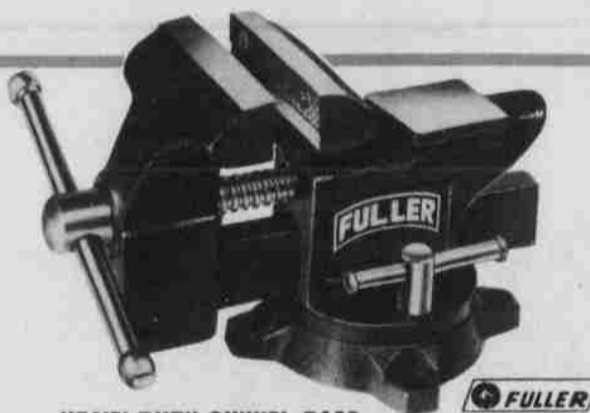

PRO MART
HOME CENTER

STOCK UP YOUR WORKBENCH WITH SAVINGS!

13½"
UTILITY BOX
4.99
SAVE 50c

Great for tools, tackle, hobby materials. Handy swing-up divided tray. Reg. 5.49 (204)

TOOL BOX
6.99
SAVE 1.51

Hip roof box with full-size tote tray and socket divider. 16" x 7" x 7". Reg. 8.50 (200)

**PENCIL FLAME
TORCH KIT**
7.99
SAVE 2.00

Ideal for home owners, mechanics. Lifetime guaranteed pencil burner provides a long, narrow needle-point flame. Burns up to fifteen hours on one propane cylinder. Reg. 9.99 (203)

EXTENDER RULE
2.39
SAVE 60c

Metric and inch yardstick. Reg. 2.99 (201)

**HEAVY DUTY SWIVEL-BASE
4" VISE**
14.99
SAVE 8.51

Holds firm for 1000 uses. Four inch vise with large anvil and horn. Reg. 23.50 (202)