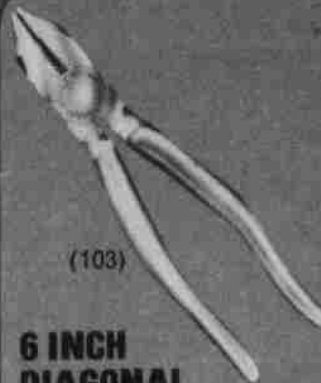

**24<sup>00</sup>**  
SPECIAL  
LOW PRICE

The greatest saw value today. Big 7 1/4 inch blade size. Fast 5800 RPM cutting speed. Double insulated to protect against shock. Accurate depth and angle adjustments. Telescoping blade guard. Complete with 7 1/4 inch blade. U.L. listed. (97)

Power Tool Division  
Rockwell International

**ROCKWELL TWO SPEED  
JIG SAW**

**17<sup>00</sup>**  
SPECIAL  
PRICE

Two speeds allow cutting of wood, composition board, light metal, plexiglass and plastics. Base tilts to 45 degrees in either direction. Anti-splinter base reduces splintering in brittle material. Double insulated. Finger tip speed selector. U.L. listed. (98)