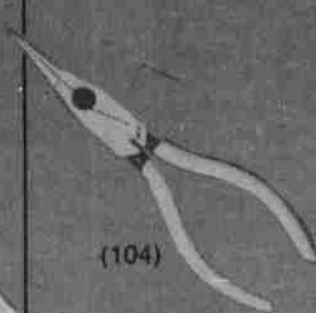

**24<sup>00</sup>**  
SPECIAL  
LOW PRICE

The greatest saw value today. Big 7 1/4 inch blade size. Fast 5800 RPM cutting speed. Double insulated to protect against shock. Accurate depth and angle adjustments. Telescoping blade guard. Complete with 7 1/4 inch blade. U.L. listed. (97)

Power Tool Division  
Rockwell International

**ROCKWELL TWO SPEED  
JIG SAW**

**17<sup>00</sup>**  
SPECIAL  
PRICE

Two speeds allow cutting of wood, composition board, light metal, plexiglass and plastics. Base tilts to 45 degrees in either direction. Anti-splinter base reduces splintering in brittle material. Double insulated. Finger tip speed selector. U.L. listed. (98)

(103)

**6 INCH  
DIAGONAL  
CUTTING PLIERS**  
REG. 4.50

(104)

**6 1/2 INCH  
LONG NOSE  
PLIERS REG. 4.50**

**FULLER**  
**YOUR CHOICE**  
**\$4<sup>00</sup>**

(105)

**7 INCH  
LINESMAN  
CUTTING PLIERS**  
REG. 4.80