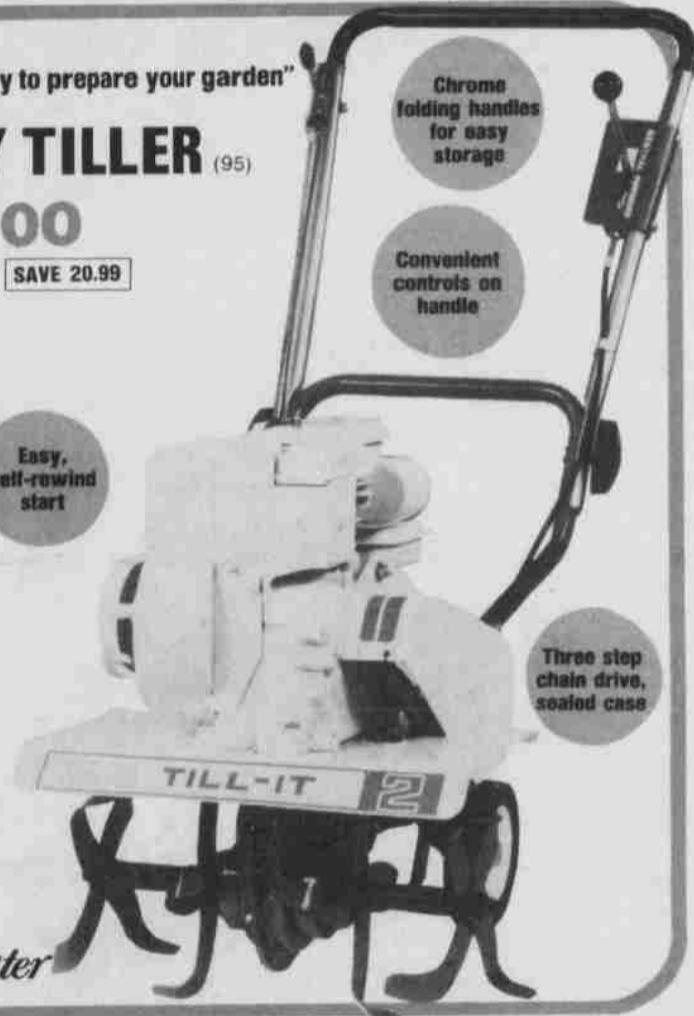

ROTARY TILLER

(95)

169⁰⁰

SAVE 20.99

Chrome folding handles for easy storage

Convenient controls on handle

Easy, self-rewind start

2 h.p., 4-cycle Briggs & Stratton engine

Three step chain drive, sealed case

Sixteen 10" diameter, heat treated spring tines

GardenMaster