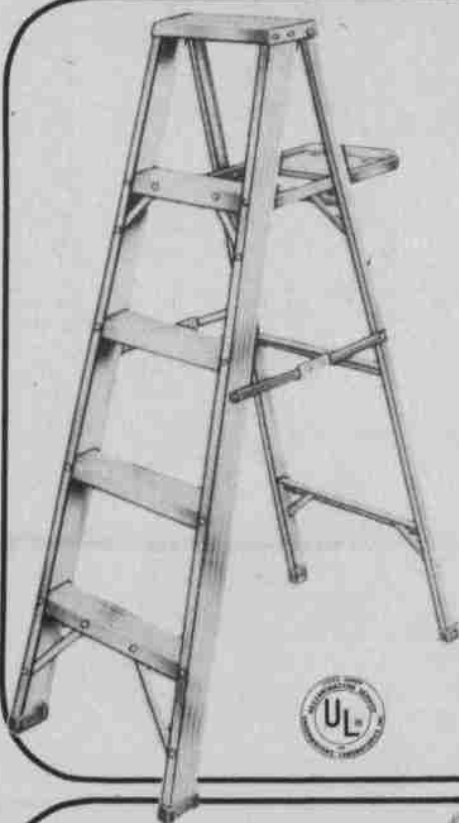

2⁰⁰ **SAVE 50¢**

Check at a glance who is outside before opening your door. This door viewer is easily installed in any wooden door. Reg. 2.50. (22)

ILCO NIGHT LATCH

5⁰⁰ **SAVE 75¢**

Extra night time security for entry doors. Latch operates by key from outside and turn-knob from inside. Attractive gold finish. Easy to install. Reg. 5.75. (24)

5 FOOT STEP LADDER

NOW ONLY **20⁰⁰** REG. 24.50 **SAVE 4.50**

6 FOOT STEP LADDER

NOW ONLY **24⁰⁰** REG. 27.50 **SAVE 3.50**

ADJUSTABLE, METAL CLOSET RODS

ADJUSTABLE TO 30 INCHES (32)

3⁰⁰ **SAVE 22¢**

ADJUSTABLE TO 48 INCHES (33)