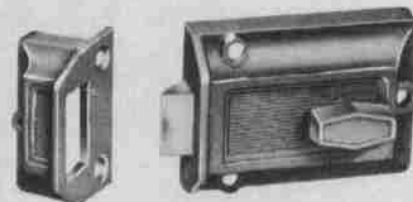

GIVE YOUR HOME AND FAMILY EXTRA PROTECTION WITH THESE HOME SECURITY PRODUCTS ON SALE AT PRO

KWIKSET ENTRY LOCKSET

9⁰⁰ **SAVE 2.80**

Recommended for use on any exterior door where keyed locking protection is desired. Key from exterior or turn-button from interior will lock or unlock both knobs. EASY TO INSTALL. Reg. 11.80. (21)

ILCO DOUBLE CYLINDER TUBULAR DEADLOCK

10⁰⁰ **SAVE 2.70**

Extra protection for all home entry doors, when used with regular lockset. Attractive brass lacquered finish. Easy to install. Reg. 12.70. (23)

KWIKSET DOOR VIEWER

2⁰⁰ **SAVE 50¢**

Check at a glance who is outside before opening your door. This door viewer is easily installed in any wooden door. Reg. 2.50. (22)

ILCO NIGHT LATCH

5⁰⁰ **SAVE 75¢**

Extra night time security for entry doors. Latch operates by key from outside and turn-knob from inside. Attractive gold finish. Easy to install. Reg. 5.75. (24)