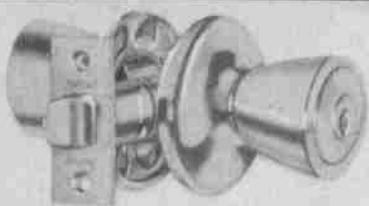

Black enamel finish. Use indoor and out. Great value. Reg. 1.29 (35)

NEW! "STANLEY" HANG-A-PLANT

ONLY **2⁰⁰** **SAVE 79¢**

Here's an attractive way to hang a plant. It comes complete with bracket to hold pot and hanging chain. Holds up to six-inch plastic or ceramic pot. (36)

4-PLY ROLL, 136 FEET LONG MACRAME TWINE

1⁰⁰ **SPECIAL PRICE**

Macrame, the fun art of knot tying. Make your own plant hangers and save. Or try a wall hanging. Buy several rolls at this low price. Also ideal as strong, all purpose household twine. (37)

GIVE YOUR HOME AND FAMILY EXTRA PROTECTION WITH THESE HOME SECURITY PRODUCTS ON SALE AT PRO

KWIKSET ENTRY LOCKSET

9⁰⁰ **SAVE 2.80**

Recommended for use on any exterior door where keyed locking protection is desired. Key from exterior or turn-button from interior will lock or unlock both knobs. EASY TO INSTALL. Reg. 11.80. (21)

ILCO DOUBLE CYLINDER TUBULAR DEADLOCK

10⁰⁰ **SAVE 2.70**

Extra protection for all home entry doors, when used with regular lockset. Attractive brass lacquered finish. Easy to install. Reg. 12.70. (23)

KWIKSET DOOR VIEWER