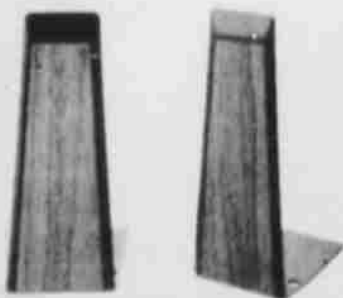

Regular 5.28

SAVE  
1.40

**1<sup>49</sup>**

**1 1/4" WIDE  
PADLOCK**

Tough steel case for top security. (230)

Regular 1.89

SAVE  
40¢

**19<sup>88</sup>**

**QUALITY HOME ENTRY  
LOCKSET  
DUO-LOCK**

Extra-security plus a attractive styling deadbolt with 1" throw, keyed lockset with safety deadlatch. (227)

Regular 26.30

SAVE  
6.42

kwikset

KV

**1<sup>77</sup>**  
PAIR  
**BOOKENDS**

Keep bookshelves neat with slim and sturdy wood-look bookends. (233)

Regular 2.15

SAVE  
38¢

**14<sup>88</sup>**

**SHELF KIT**

Everything you need for a decorative shelving unit — four 8" steel brackets, two 24" steel standards, two walnut vinyl finished 8" x 24" shelves, plus fasteners. (232)