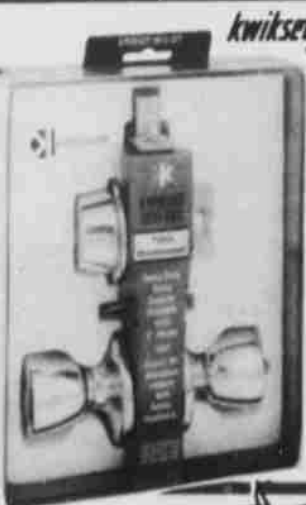

Regular 5.28

SAVE  
1.40

**1<sup>49</sup>**

**1 1/4" WIDE  
PADLOCK**

Tough steel case for top security. (230)

Regular 1.89

SAVE  
40¢

**19<sup>88</sup>**

**QUALITY HOME ENTRY  
LOCKSET  
DUO-LOCK**

Extra-security plus a attractive styling deadbolt with 1" throw, keyed lockset with safety deadlatch. (227)

Regular 26.30

SAVE  
6.42

kwikset

KV

**1<sup>77</sup>**  
PAIR  
**BOOKENDS**