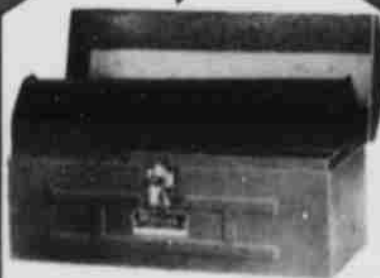

GIFTS

MERRY CHRISTMAS SALE

8⁸⁸

14 PIECE—3/8 INCH DRIVE SOCKET SET

Complete with ratchet, extensions, sockets in handy metal box. (80)
Regular 18.88

SAVE 10.00

79-001

B-D

69⁹⁵

WORK MATE

Versatile work bench with expandable vise, adjustable levers, swivel grip pegs. Folds flat for storage. (68)

Regular 89.99

SAVE 20.04

8⁸⁸

19-INCH HIP ROOF TOOL BOX

A sturdy chest with take-out tray. (218)