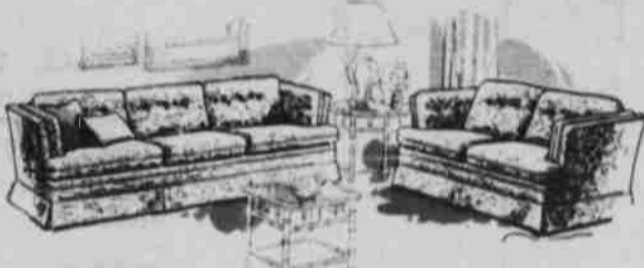

LAURELCRAFT OPEN STOCK MAPLE Triple dresser/mirror. Reg. \$329.95. Save \$60.95. **\$269**

LAURELCRAFT OPEN STOCK MAPLE CHEST ON CHEST. Reg. \$204.95. Save \$35.95 **\$169**

\$20 MONTH

NO PAYMENT 'TILL J

Maximum contract \$400 with no dow

SOFAS & LOVESEATS

B.P. JOHN SOFA & LOVESEATS Select from a choice of all vinyl or floral velvet. Reg. \$564.90

NOW \$449

B.P. JOHN SOFA & SWIVEL ROCKER Colonial style with wood trim on arms, floral velvet cover. Reg. \$624.90

NOW \$499

B.P. JOHN SOFA 100% herculon cover, reversible seat and back cushions. Reg. \$439.95

NOW \$279

FLEXSTEEL SOFA Colonial style, 100% nylon floral, 25 year spring guarantee. Reg. \$644.95

NOW \$499