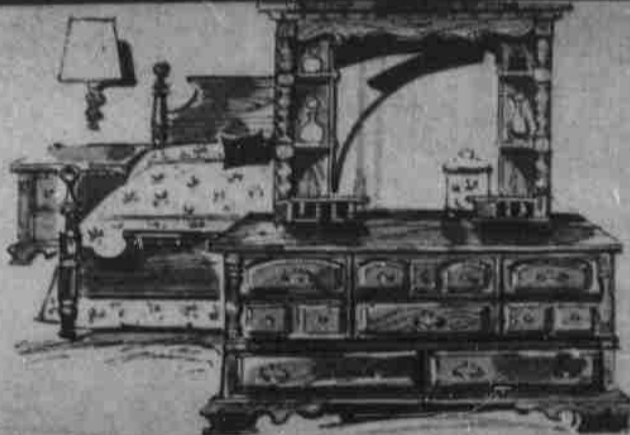

**FALL CLEARANCE
SALE**

- Subject to prior sale
- Subject to merchandise on hand

FALL CLEARANCE

Save on all national brand

Here are just a few of the many items from our en

BEDROOM FURNITURE

BASSETT BEDROOM SET Includes dresser/mirror, headboard, night stand. Beautiful pecan finish. Reg. \$494.00. Save \$95.95 **\$399**

MATCHING 5-DRAWER CHEST. Regularly \$189.95 **\$139**

VAUGHAN CONTEMPORARY BEDROOM SET Dresser with twin mirrors, full/queen headboard and a night stand. Reg. \$494.95. Save \$95.95 **\$399**

B.P. JOHN CONTEMPORARY Oak bedroom set includes dresser/gallery mirror, headboard, night stand. Reg. \$529.95. Save \$100.95 **\$429**

MATCHING 5-DRAWER CHEST Regularly \$204.95 **\$169**

VAUGHAN COUNTRY OAK BEDROOM SET Includes dresser with center door/mirror, headboard and night stand. Regularly \$614.95. Save \$115.95 **\$499**

MATCHING ARMOIRE CHEST WITH DRAWER STORAGE BEHIND DOORS. Reg. \$269.95 **\$219**