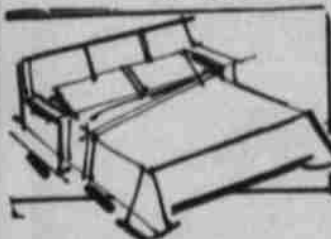

NOW **\$449**

B.P. JOHN Queen Size Sleeper

Herculon plaid, wood trim on both ends,
reversible seat and back cushions.
Reg. \$529.95 Save \$100.95

NOW **\$429**

SEALY Full Size with famous Posturepedic

Rich brown flame pattern, reversible seat
and back cushions.
Reg. \$549.95 Save \$150.95

NOW **\$399**

MICHAEL-KAYE Queen Size Sleeper

100% herculon plaid, saddle bag arms,
reversible seat cushions.
Reg. \$549.95 Save \$120.95

NOW **\$429**

FALL
CLEARANCE
VALUES

WILCOX

BUDGET CENTER

201 Hermiston Avenue

SLEEPERS

SLEEPER FULL SIZE, 100% Herculon, reversible seat cushions. ***239U-Haul**

SLEEPER, TWIN SIZE, 100% Herculon, Rust color, reversible seat cushions ***239U-Haul**

SLEEPER, QUEEN SIZE, reversible seat cushions, green herculon cover. ***289U-Haul**

SLEEPER, QUEEN SIZE, reversible seat cushions, durable herculon plaid. ***299U-Haul**