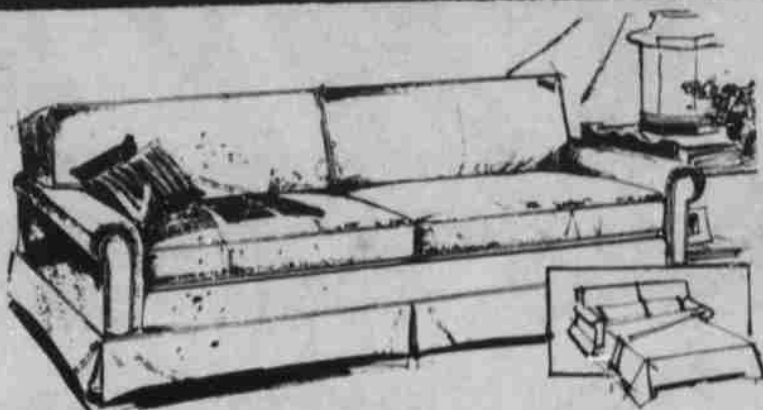

NOW **\$399**

MICHAEL-KAYE Full Size Sleeper

Colonial style with wood trim on back
and arms, 100% herculon.
Reg. \$494.95 Save \$95.95

NOW **\$399**

FLEXSTEEL Full Size Sleeper

Contemporary styling, TV position
adjustments, reversible seat cushions, arm covers.
Reg. \$589.95 Save \$120.95

NOW **\$469**

OVER 20 IN STOCK

B.P. JOHN Queen Size Sleeper

All rich brown cloth backed vinyl,
metal trim and rivets.
Reg. \$579.95 Save \$110.95

NOW **\$469**

FLEXSTEEL Queen Size Sleeper

Nylon tapestry, arm covers, TV
position adjustment.
Reg. \$589.95 Save \$120.95

NOW **\$469**

SEALY Queen Size with famous posturepedic

Nylon floral, reversible seat cushions
Reg. \$599.95 Save \$100.95

NOW **\$499**

MT. ADAMS Queen Size Sleeper

Rich brown orion velver, contemporary styling, reversible seat cushions.
Reg. \$564.95 Save \$115.95

NOW **\$449**

B.P. JOHN Queen Size Sleeper

Herculon plaid, wood trim on both ends,
reversible seat and back cushions.
Reg. \$529.95 Save \$100.95

NOW **\$429**

SEALY Full Size with famous Posturepedic

Rich brown flame pattern, reversible seat
and back cushions.
Reg. \$549.95 Save \$150.95