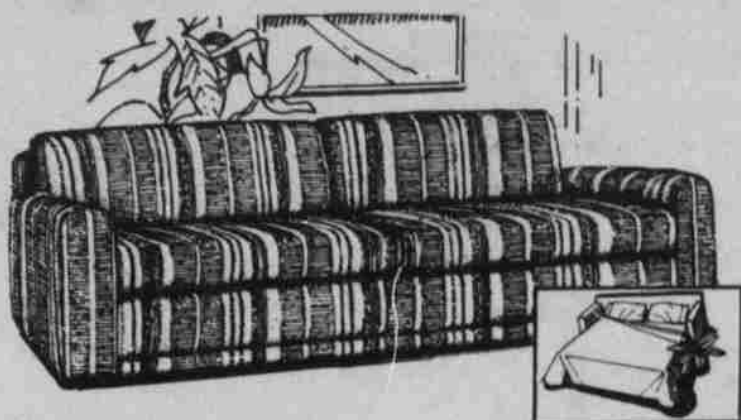

FALL CLEARANCE VALUES

ON
SOFA — SLEEPERS

\$20 Month **\$0 Down**
NO PAYMENT TILL JANUARY 1st. 1977
Maximum Contract \$400 With No Down Payment Subject To Approved Credit

B.P. JOHN Full Size Sleeper

Colonial style, wing back, floral print.
Reg. \$529.95 Save \$100.95

NOW **\$429**

SEALY Full Size with famous posturepedic.

100% nylon in green and brown tweed.
Reg. \$549.95 Save \$150.95

NOW **\$399**

MICHAEL-KAYE Queen Size Sleeper

100% herculon, plaid, reversible seat cushions.
Reg. \$449.95 Save \$120.95

NOW **\$399**

MICHAEL-KAYE Full Size Sleeper

Colonial style with wood trim on back
and arms, 100% herculon.
Reg. \$494.95 Save \$95.95

NOW **\$399**

FLEXSTEEL Full Size Sleeper

Contemporary styling, TV position
adjustments, reversible seat cushions, arm covers.
Reg. \$589.95 Save \$120.95

SLEEPER, QUEEN SIZE, reversible seat cushions, durable herculon plaid. ***299U-Haul**