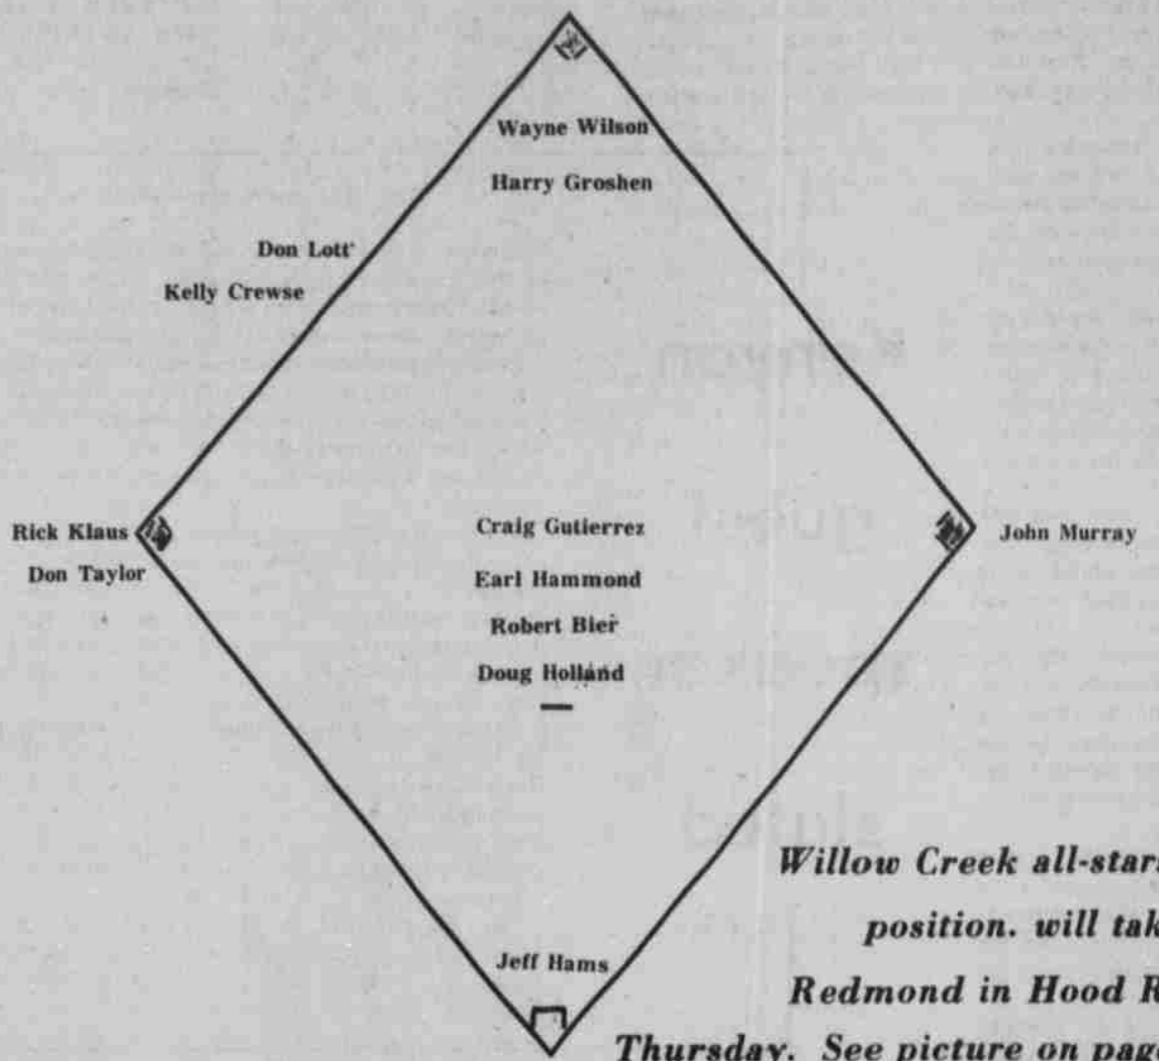

Mary Kincaid

Willow Creek all-stars, by position, will take on Redmond in Hood River Thursday. See picture on page 10.