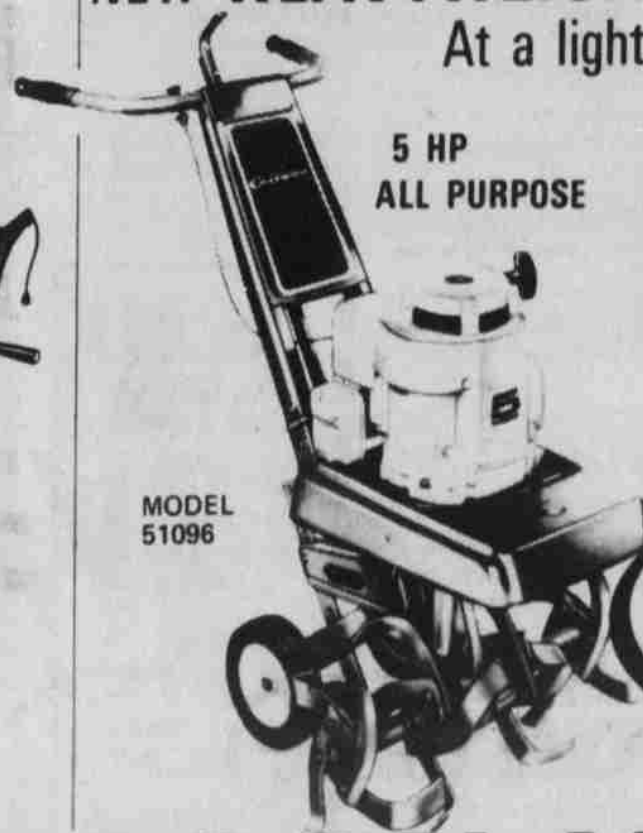

NOW! \$24995
Reg. \$299.00

Model 51097

Handles fold down for easy storage almost anywhere!

New concept in garden care

Model 51095

NOW! \$14995
Reg. \$189.95

NEW HEAVYWEIGHT TILLER At a lightweight price

5 HP ALL PURPOSE

If you're looking for quality at the lowest possible price, here it is! Plenty of power and weight for deep penetration, but easy to handle. Bolo tines replaced FREE if ever broken.

\$269.95 VALUE

MODEL 51096