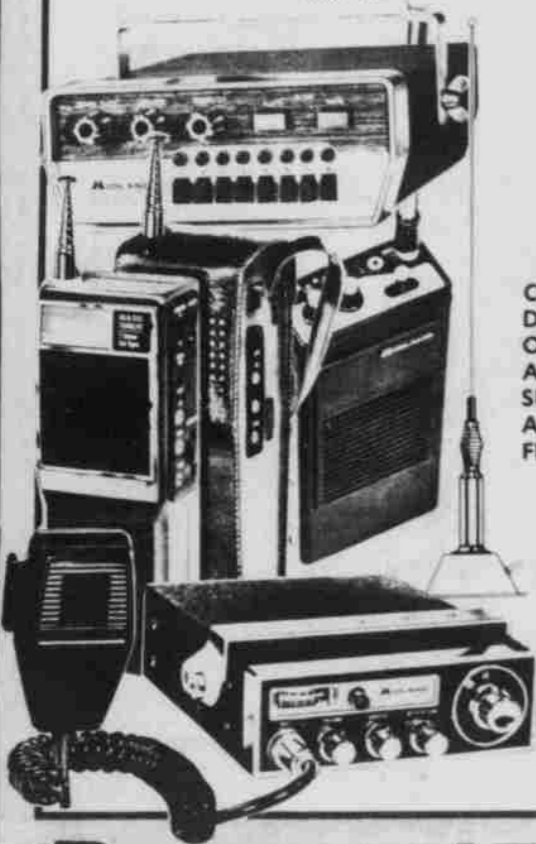

BI-MART PRICES SATISFY

8 pages of
FANTASTIC
FALL SAVINGS
FROM...
BI-MART
STILL YOUR
MEMBERSHIP DISCOUNT
DEPT. STORE

MEMOREX TAPE SPECIAL

BUY ANY SAME TWO OF BLANK
MEMOREX CASSETTE, REEL TO REEL, OR
8-TRACK AT REG. LOW BI-MART AND
GET THE THIRD ABSOLUTELY.....

FREE
NO LIMIT

THE OLYMPUS 35 RC 35MM CAMERA

HERE'S A GIFT THE WHOLE FAMILY CAN
ENJOY... THE OLYMPUS 35RC. THIS
POCKET SIZED 35mm CAMERA OFFERS A
CHOICE BETWEEN AUTOMATIC AND
MANUAL EXPOSURE CONTROL... AND
MORE!

EVERYDAY
BI-MART 119.88
NOW... **107⁷⁷**

Vivitar MINI COMPUTER 202 AUTOMATIC ELECTRONIC FLASH

DELIVERS EXACT AMOUNT OF LIGHT
NEEDED. AUTO OPERATION 3-11
FEET. 400 + FLASHES PER SET OF
ALK. BATTERIES.

EVERYDAY
BI-MART 26.89
NOW...

22⁸⁸

Vivitar

#600

POINT 'N SHOOT

POCKET CAMERA

IF YOU NEED FLASH JUST SWITCH ON
THE BUILT-IN ELECTRONIC FLASH FOR
SHARP BRIGHT PICTURES EVERY TIME.

EVERYDAY
BI-MART 39.88
NOW...

34⁹⁹

MIDLAND
ELECTRONICS COMPANY

CB EQUIPMENT

COME IN AND SEE OUR ALL NEW EXPANDED CB
DEPARTMENT. WE NOW HAVE A LARGE SELECTION
OF CB MOBILE RADIOS, WALKIE-TALKIES, SCANNERS,
AND ANTENNAS. CHOOSE FROM BRAND NAMES
SUCH AS MIDLAND, KRACO, AND BREAKER. WE
ALSO STOCK SCANNER CRYSTALS FOR LOCAL POLICE,
FIRE, AND OTHER GOVERNMENTAL AGENCIES.

NOW...

15% OFF REG.
LOW BI-MART
PRICES ON ANY
CB EQUIPMENT
IN STOCK