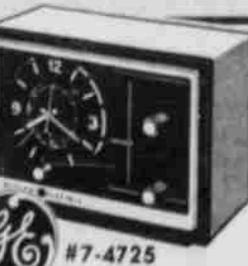

## SLIDE PROJECTOR

HUSH-A-MATIC REMOTE CONTROL  
SLIDE PROJECTOR. DESIGNED FOR  
QUIET OPERATION. FULL REMOTE  
FOCUSING AND CYCLING.

EVERYDAY  
BI-MART 92.87  
NOW...

**79<sup>99</sup>**

gaf

#2680

## GENERAL ELECTRIC AM CLOCK RADIO

#7-4725

GENERAL ELECTRIC VALUE PACKED  
AM CLOCK RADIO WITH A LARGE  
EASY TO READ CLOCK FACE. WAKE  
TO MUSIC.

EVERYDAY  
BI-MART 15.89  
NOW...

**11<sup>49</sup>**