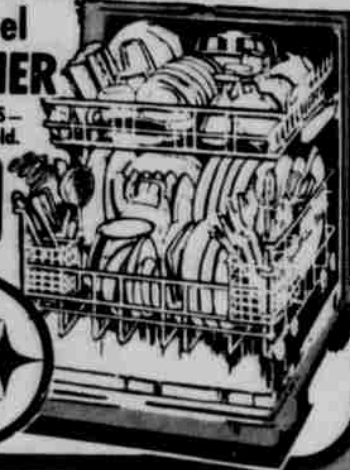

SPECIAL PURCHASE Made Just For This Sale