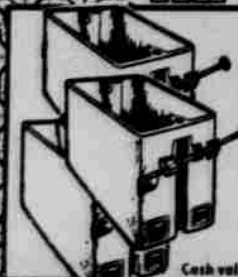

PAY-PAK

NAIL-ON PLASTIC Switch & Receptacle **BOXES** 4 FOR 99¢

LIMIT 4 Price Without Coupon 4 for $1.39 Cash value 1/20 of 1¢. EXPIRES JUNE 22.

MONEY SAVING COUPON

Good Ol' Summer Time Sale

NO. 1 QUALITY DISHWASHER BUY!

WASTE KING (UNDERCOUNTER MODEL)

Stainless Steel DISHWASHER

PUSH-BUTTON CONTROLS—Full cycle or rinse and hold.

$199

20-Year GUARANTEE

All stainless steel parts guaranteed 20 years against corrosion.