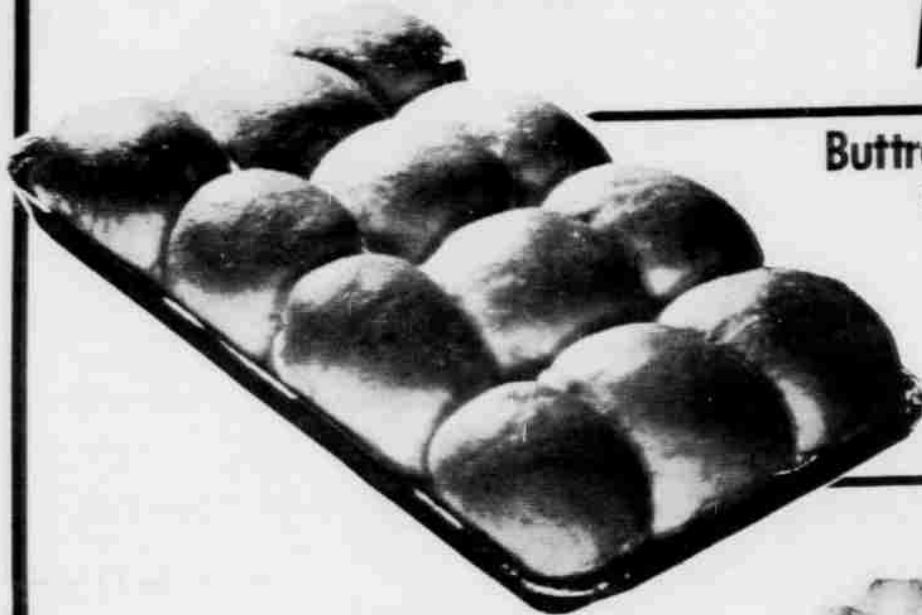

Welcome to Buttrey's

GRAND OPENING

Come In "For A Fresh New Shopping Experience"

Buttrey's
Delishus "Raised"
DONUTS
Sugar or Glazed

"Grand
Opening
Special"

Doz. **79¢**

Buttrey's Delishus Dinner
TEA ROLLS

"Grand
Opening
Special"

3 DOZ. **\$1.00**

Buttrey's Delishus
MINCE PIES

"Grand
Opening
Special"

8 INCH
SIZE **69¢**

Buttrey Bakers Are "Baking While You Shop!"

Try It! . . .
You'll Like It!
Buttrey's Delishus
"HOME-STYLE"
BREAD

"Grand
Opening
Special"

6 1-lb.
loaves **\$1.00** Unsliced

Prices
Effective

Nov. 2, 3, 4, 1972

Kraft
**MIRACLE
WHIP**

"Grand
Opening
Special"

Qt. **59¢**

Del Monte
Pineapple-
Grapefruit

JUICE DRINK