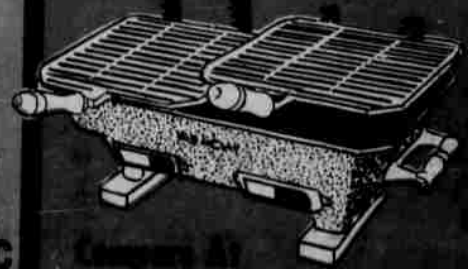

ADJUSTABLE DOUBLE GRILL

10x17
12x17
14x17
16x17

Compare At
9⁹⁵

7⁹⁷

STAINED WOOD HANGERS

Natural Mahogany
Colors

Mens SUITS Set of 3

Ladies SKIRTS Set of 3

Mens PANTS Set of 3

Reg. 59^c ea.

Your Choice

87^c