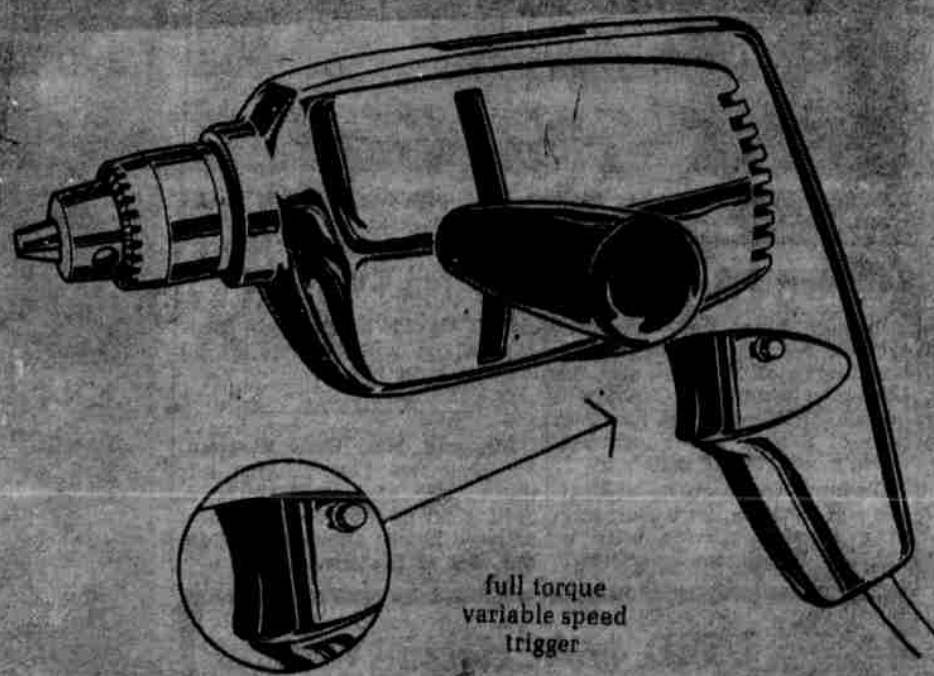

SHOPMATE HEAVY DUTY 1/2" DRILL

Reg. \$38.75 Now **\$32.25**

SHOPMATE ORBITAL SANDER

Reg. \$22.50 Now **\$18.75**

SHOPMATE 4" BELT SANDER

Reg. \$49.99 Now **\$40.81**

DAYTON 7" ANGLE GRINDER 1 1/4 HP

Reg. \$90.00 Now **\$80.30**

SHOPMATE Full Torque-Variable Speed 3/8" Drill

Reg. \$29.95 Now **\$24.50**

Drop in and take a look at the most complete hardware store in the county.

WHERE?

In the heart of sunny downtown Lexington, that's where.