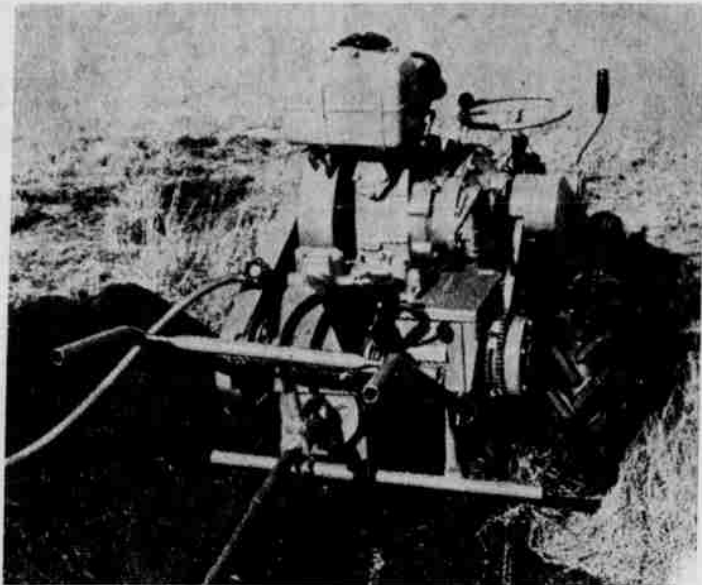

Two Special Services

FOR

Morrow County Irrigators

DITCH-WITCH

For fast, economical installation of underground water irrigation systems.

We rent Ditch Witch.

It's for those tough trenching jobs.

BOOM TRUCK

Mounted with a Monitor Hoist, our Boom Truck will install or repair the pump in your well quickly and economically.

DITCH-WITCH . . . When others pull out, it lowers the boom.

WE HAVE A FULL LINE OF IRRIGATION FITTINGS, PVC PIPE AND FITTINGS, AND WE CAN SUPPLY YOU SERVICE WHEN YOU NEED IT.