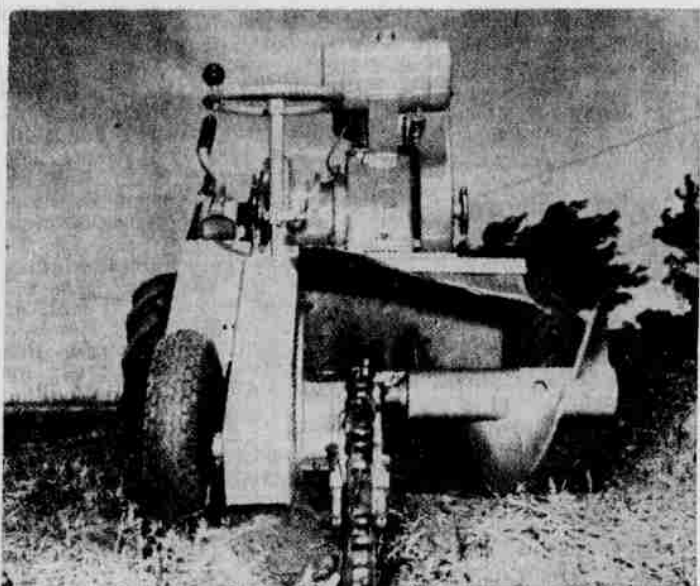

Two Special Services

FOR

Morrow County Irrigators

DITCH-WITCH

For fast, economical installation of underground water irrigation systems.

We rent Ditch Witch.

It's for those tough trenching jobs.

BOOM TRUCK

Mounted with a Monitor Hoist, our Boom Truck will install or repair the pump in your well quickly and economically.

DITCH-WITCH . . . When others pull out, it lowers the boom.

WE HAVE A FULL LINE OF IRRIGATION FITTINGS, PVC PIPE AND FITTINGS, AND WE CAN SUPPLY YOU SERVICE WHEN YOU NEED IT.