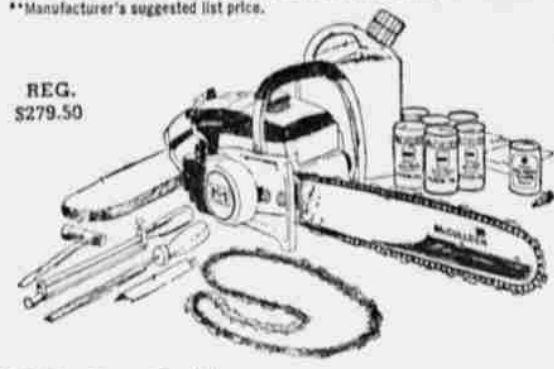

Save $40*

McCulloch Weekend Woodcutter's Outfit

If you're ever going to get a chain saw, now is the time. A complete woodcutting kit now only $229.95. Regular $270.59 value.*

Includes: Lightweight, powerful, easy-starting MAC 3-10 chain saw with DSP—the McCulloch innovation that cuts starting effort in half, a 6-pac McCulloch 40-1 motor oil, bar and chain guard, 1-gallon fuel can, extra 16" chain, spare spark plug, complete set of chain care tools, manual, can of Engine Life product. Supply is limited, so get cuttin'!

REG. $279.50

$229.95

10% OFF

On All **Millers Falls Power Tools**

- Drills
- Sanders
- Saws
- Impact Wrenches
- Jig Saws
- Belt Sanders

Mahogany Paneling, Reg. $4.00 ... **$3.00**

Thorolyte 5 oz.—Reg. 30c
Fiberglass Panels ..... **25c** Sq. Ft.

LAWN RAKES ^{$1.39 Value} **75c**

FIBERGLASS PANELS—3' to 6' ^{Asst'd Colors Weight} **11c** Sq. Ft.

235 lb. 3 Tab—Reg. $12.85
Roofing $11.85

Stainless Steel—Self Rimming
DOUBLE SINK ^{Reg. $35.00} **$25.95**
Less Fittings

Factory Representative Will Demonstrate the All New **CEEM-LESS Floor and Wall Covering**
10:00 a.m.—5:00 p.m.

Paint Your Own FREE ABSTRACT—All materials furnished, you apply paint.

TRADE NOW

It's time for a trouble-free Toro!

If you own a cheap powermower now, you probably know all about expensive repair bills and miserable summer Saturdays. You're probably ready for a trouble-free TORO. Come in and see one!