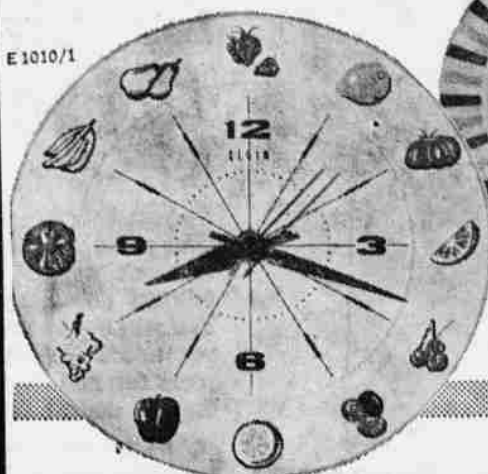

beautiful VALUE DEMONSTRATION price

YOUR CHOICE $19.95 Plus Fed. Tax

"Something from the jeweler's, is always something special."
Peterson's JEWELERS

Store Hours: 9 A.M. to 6 P.M.
PH. 676-9200
177 MAIN ST. HEPPNER

Give a touch of elegance to her kitchen... with a jeweler-crafted decorator clock by ELGIN

Brighten her life with the ultimate in cordless electric or electric clocks from our wide selection