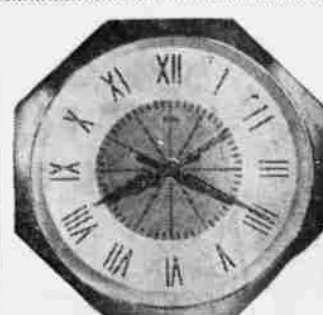

beautiful VALUE DEMONSTRATION price

YOUR CHOICE $19.95 Plus Fed. Tax

"Something from the jeweler's, is always something special."
Peterson's JEWELERS

Store Hours: 9 A.M. to 6 P.M.
PH. 676-9200
177 MAIN ST. HEPPNER

Give a touch of elegance to her kitchen... with a jeweler-crafted decorator clock by ELGIN

Brighten her life with the ultimate in cordless electric or electric clocks from our wide selection