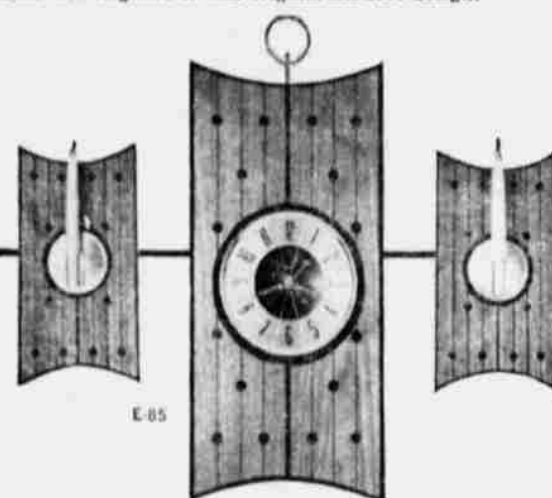

E-88

Contemporary Luxuriously grained walnut veneer. Gleaming brass dial, polished brass finial. Stunning matching scones complete the ensemble.

Danish

Remarkable interpretation of Danish modern mates luxurious genuine walnut veneer with contrasting black and brass dial. Complementary brass finial and matching walnut scones add still further elegance to this original ELGIN design.

E-85

Above...but 2 of a complete range of styles from Elgin's famed DECORATOR COLLECTION—we've a clock for every room and every decor!

Make a date with the best looking clocks in town!

ALL NEW CORDLESS ELECTRIC CALENDAR CLOCKS by ELGIN

tell you the time and the date, too!

NO WIRES! NO WINDING!
It's another ELGIN FIRST!

YOUR CHOICE $24.95

LIVING ROOM... DEN... DINING ROOM

These magnificent new Elgin calendar clocks add a new kind of conversational glamor to any room. Picture frame decorator styles, with rich walnut finish insets framing spun brass dials. Choose square or diamond shape... as a gift or for yourself. Both are superb examples of quality craftsmanship, original design.