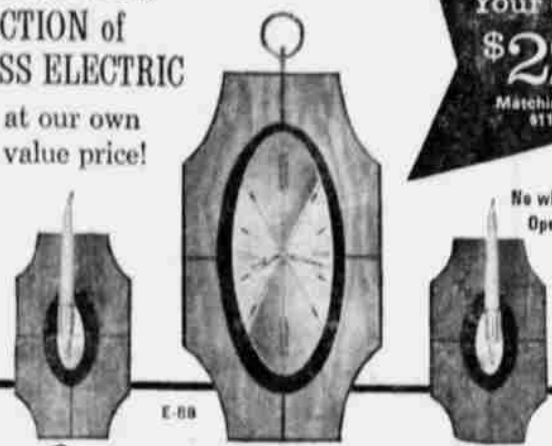

Make This an ELGIN Christmas

famous DECORATOR COLLECTION of CORDLESS ELECTRIC CLOCKS at our own beautiful value price!

Your Choice $22.50 Matching Scones $11.95 pr.

No wires! No winding! Operates more than a year on an ordinary flashlight battery