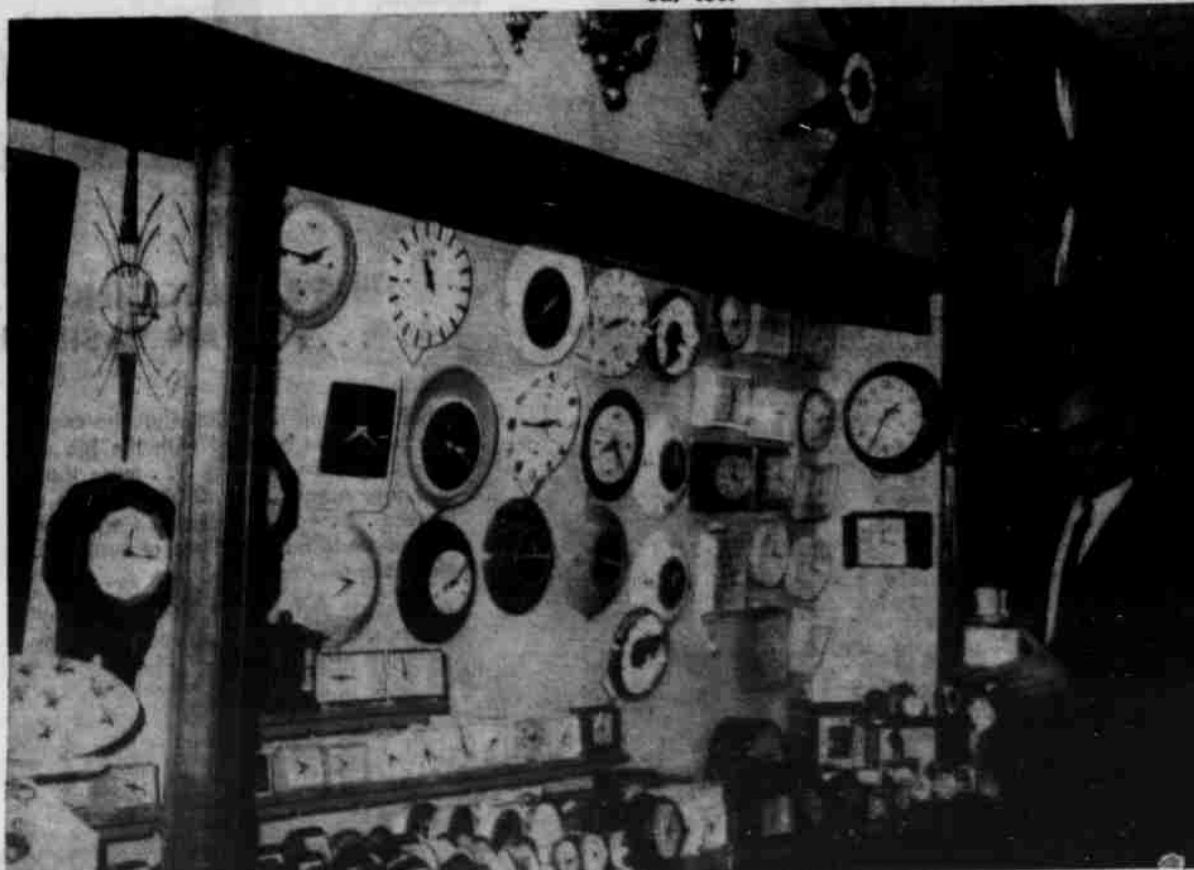

THIS IS WHAT makes a jewelry store tick. Watches and clocks of every description are available at Peterson's Jewelers. Alarm clocks, wall clocks, sunburst clocks, travel clocks, cuckoo clocks. Fortunately, all are not running at once.

We Sell and Install

- Williams Oil Furnaces
- Floor Coverings
- Refrigeration
  Domestic and Commercial

Plus Complete Repair Service
And Equipment Rentals
**M&R FLOOR COVERING
AND HEATING CO.**
MATT PH. 676-9418 RAY