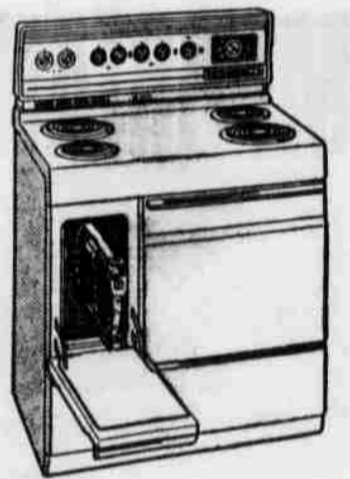

L. E. DICK

281 LINDEN WAY

PH. 676-9920