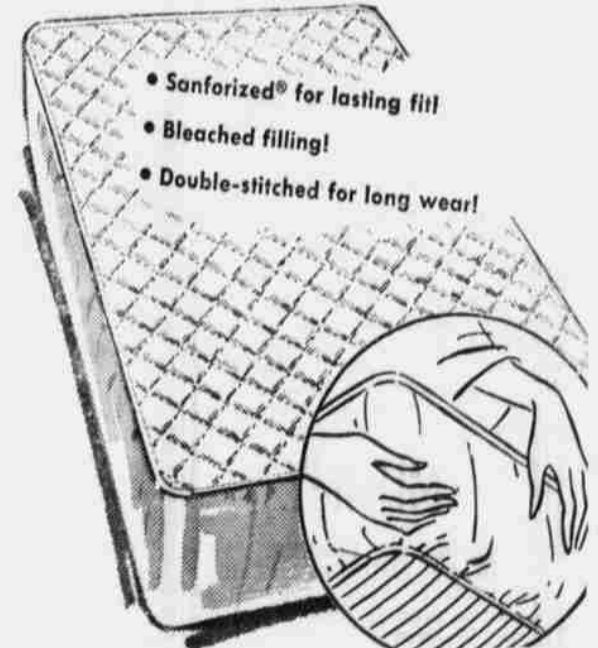

SUPER VALUE! FITTED MATTRESS PAD 'N COVER!

2.66 twin size   **3.66** full size

Terrific buy! Elasticized fitted cover gives more protection to your mattress, fits snugly, makes up smoothly! More sleeping comfort, too! Firm-weave cotton cover filled with snowy cotton that won't streak!