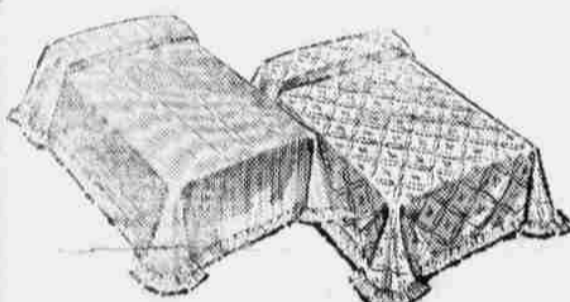

Special Purchase! Fine Quality Tufted Bedsread Assortment

3.88

full or twin size

Easy-care solids, multi-color hobnails, smart blazer stripes, elaborate electronic patterns; Pastels, fashion tones, white.